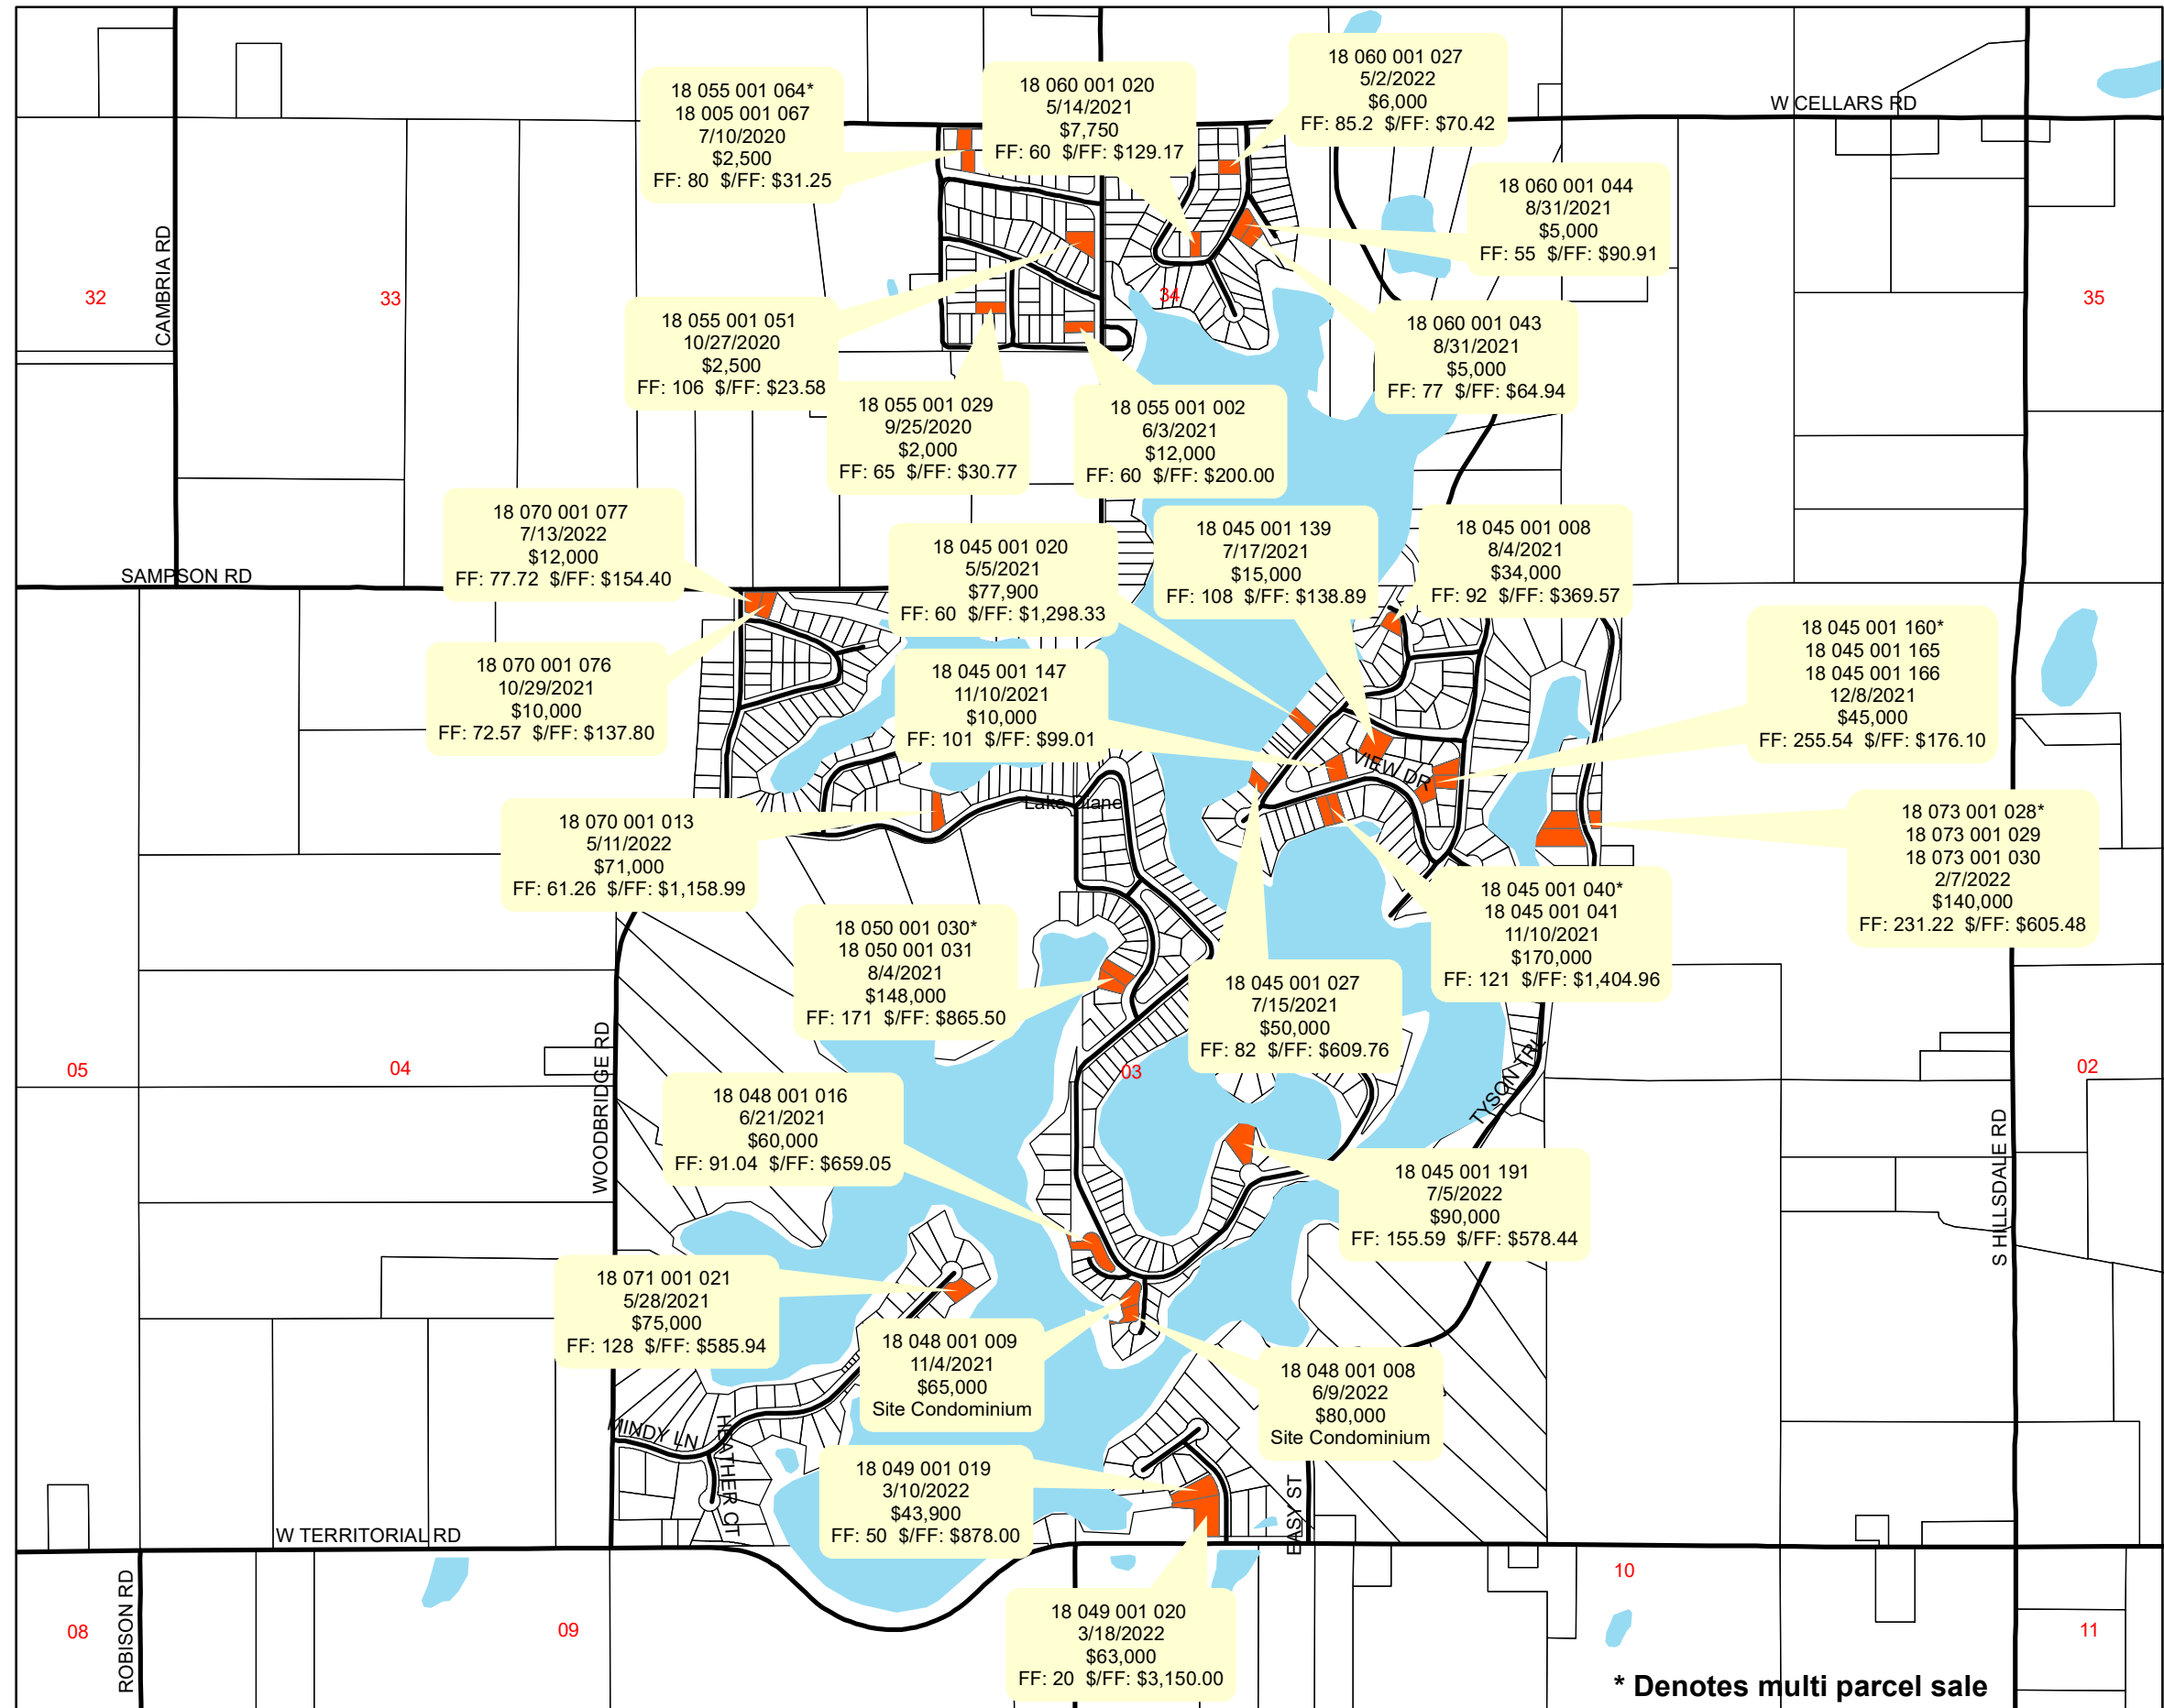

Amboy Twp 2024 Sales Map

Lake Diane (Vacant)

Legend

-  Roads
-  Lakes
-  Parcel Sales
-  Amboy_Pcls

* Indicates Multi Parcel Sale

* Denotes multi parcel sale

NOT A SURVEY
 This map is for informational use only.
 Created by: Hillsdale County GIS
 Printed: February 2024

Amboy Twp T.8-9S - R.3W