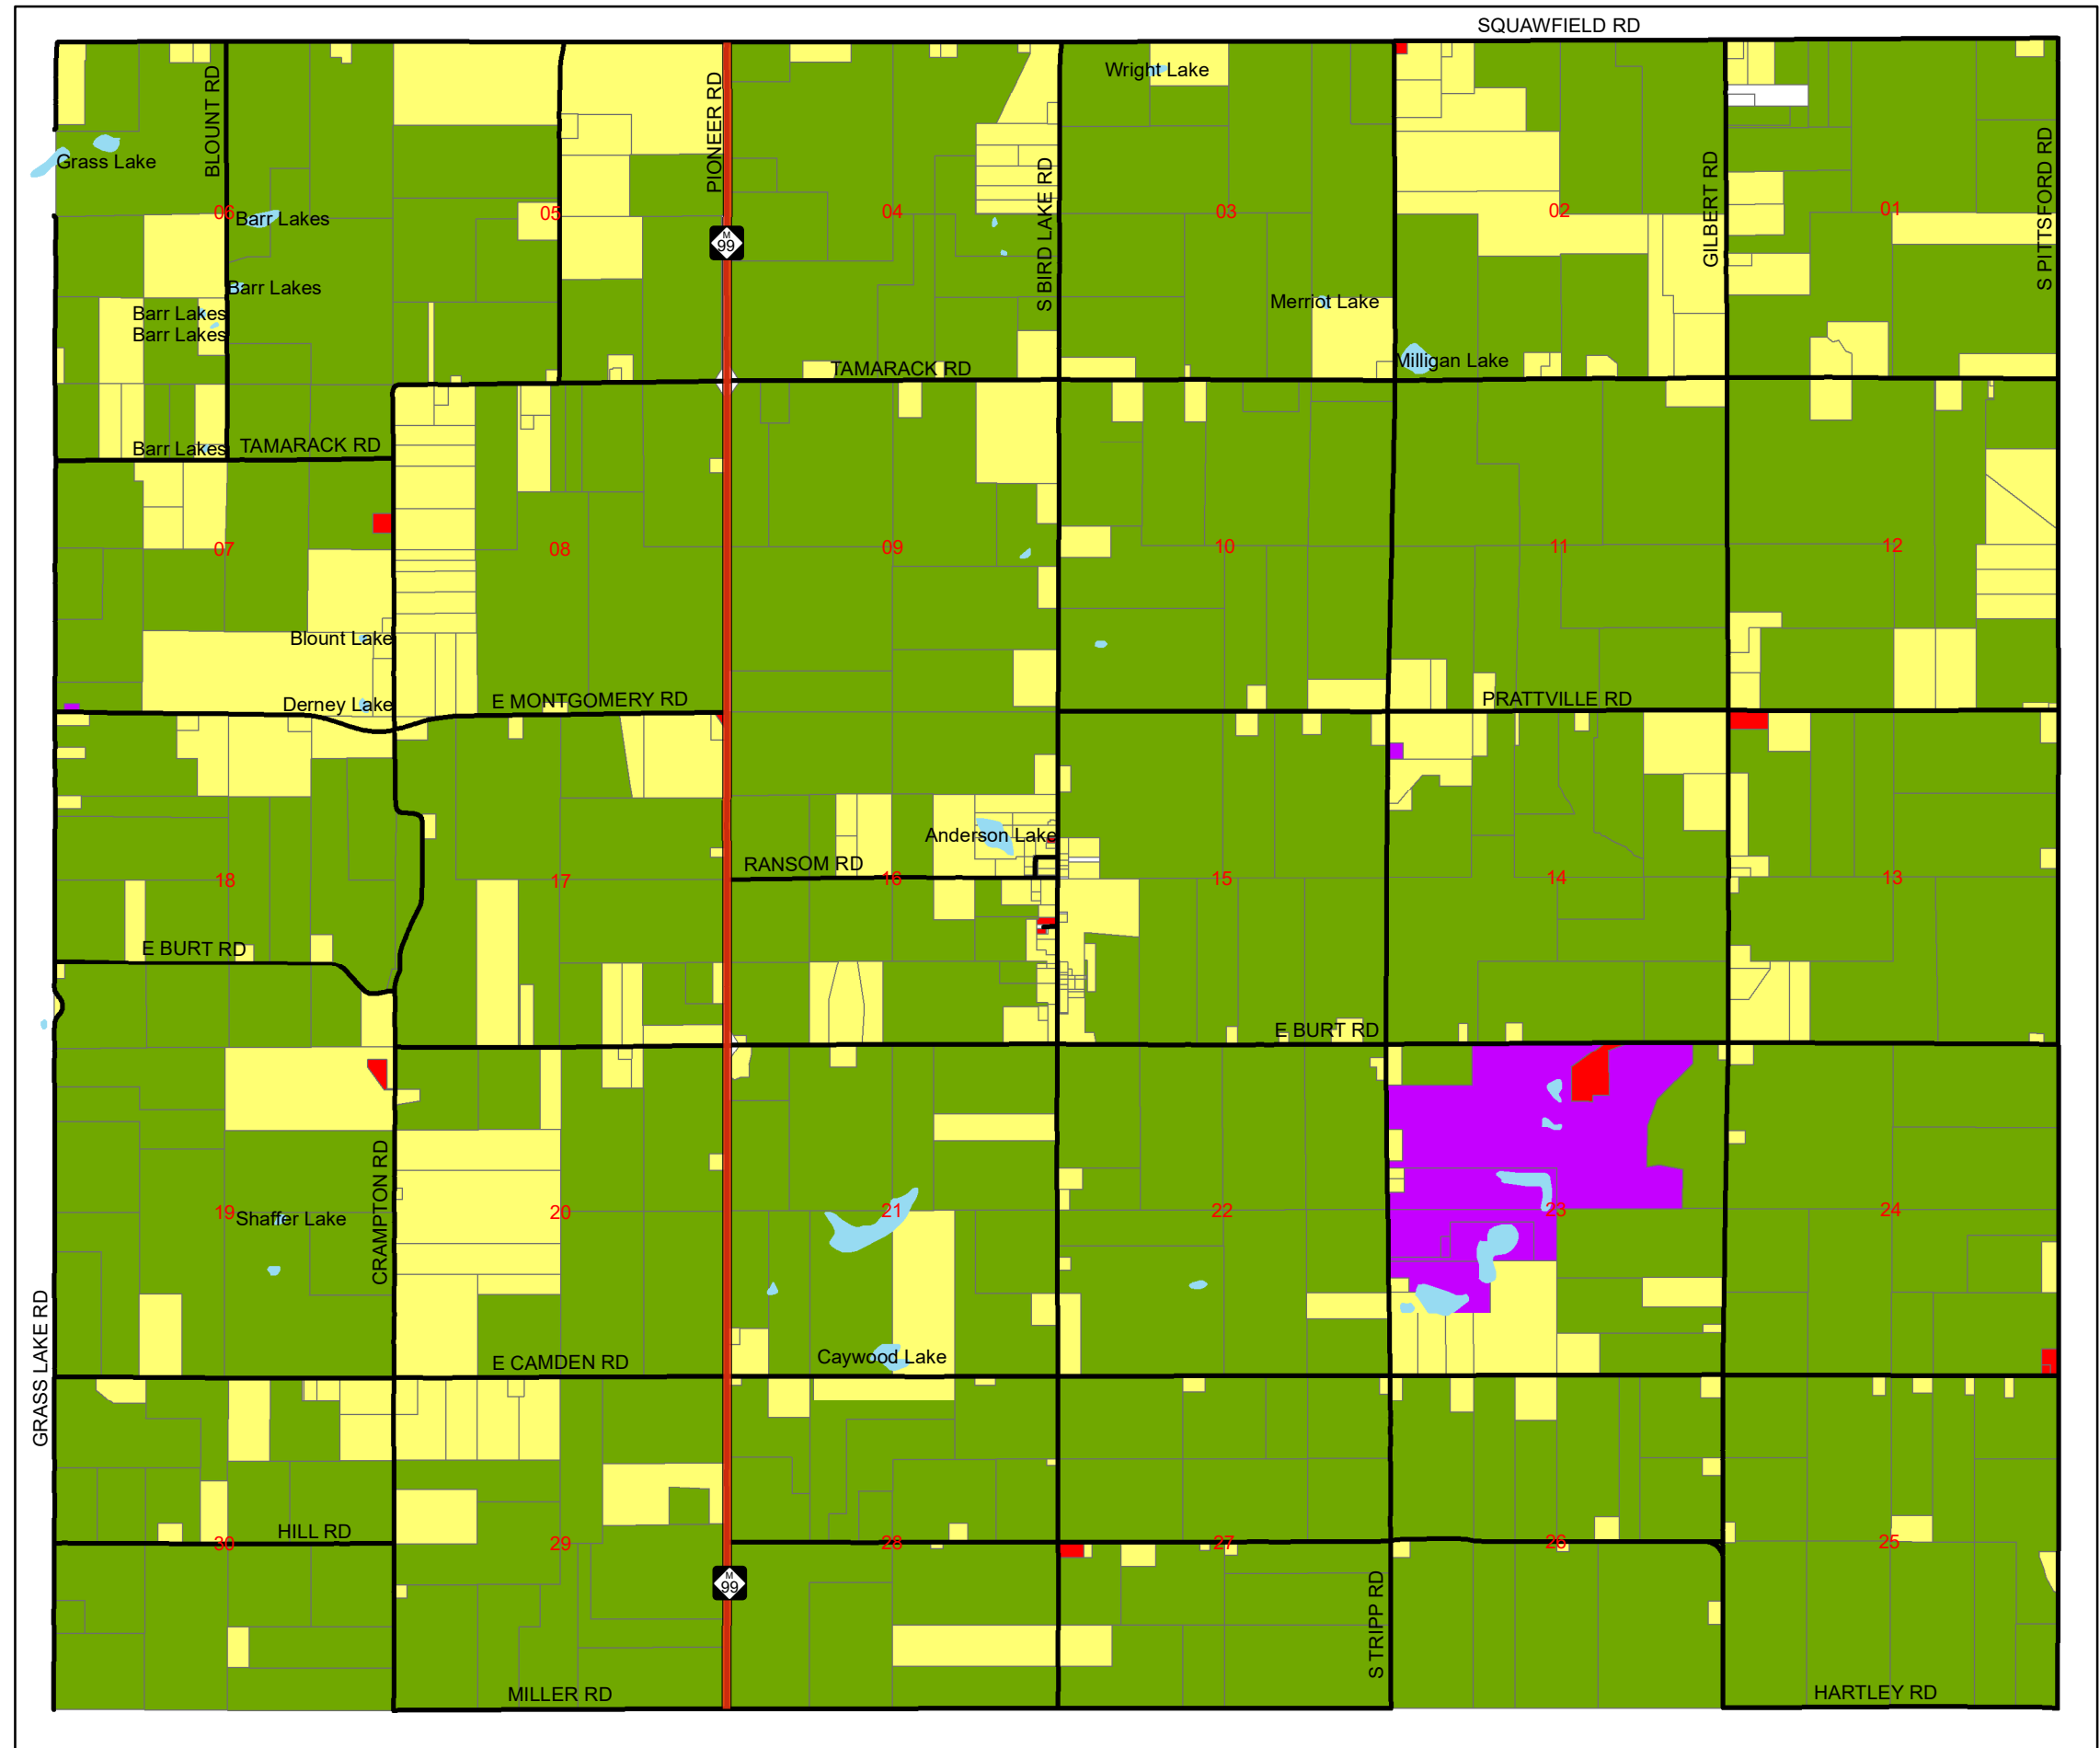

# Ransom Twp 2024 ECF Table Map

## Legend

-  State Highway
-  Roads
-  Lakes
- 
-  COMMERCIAL RANSOM
-  INDUSTRIAL RANSOM
-  RANSOM AGRICULTURE
-  RANSOM RESIDENTIAL

NOT A SURVEY  
 This map is for informational use only.  
 Created by: Hillsdale County GIS  
 Printed: February 2024