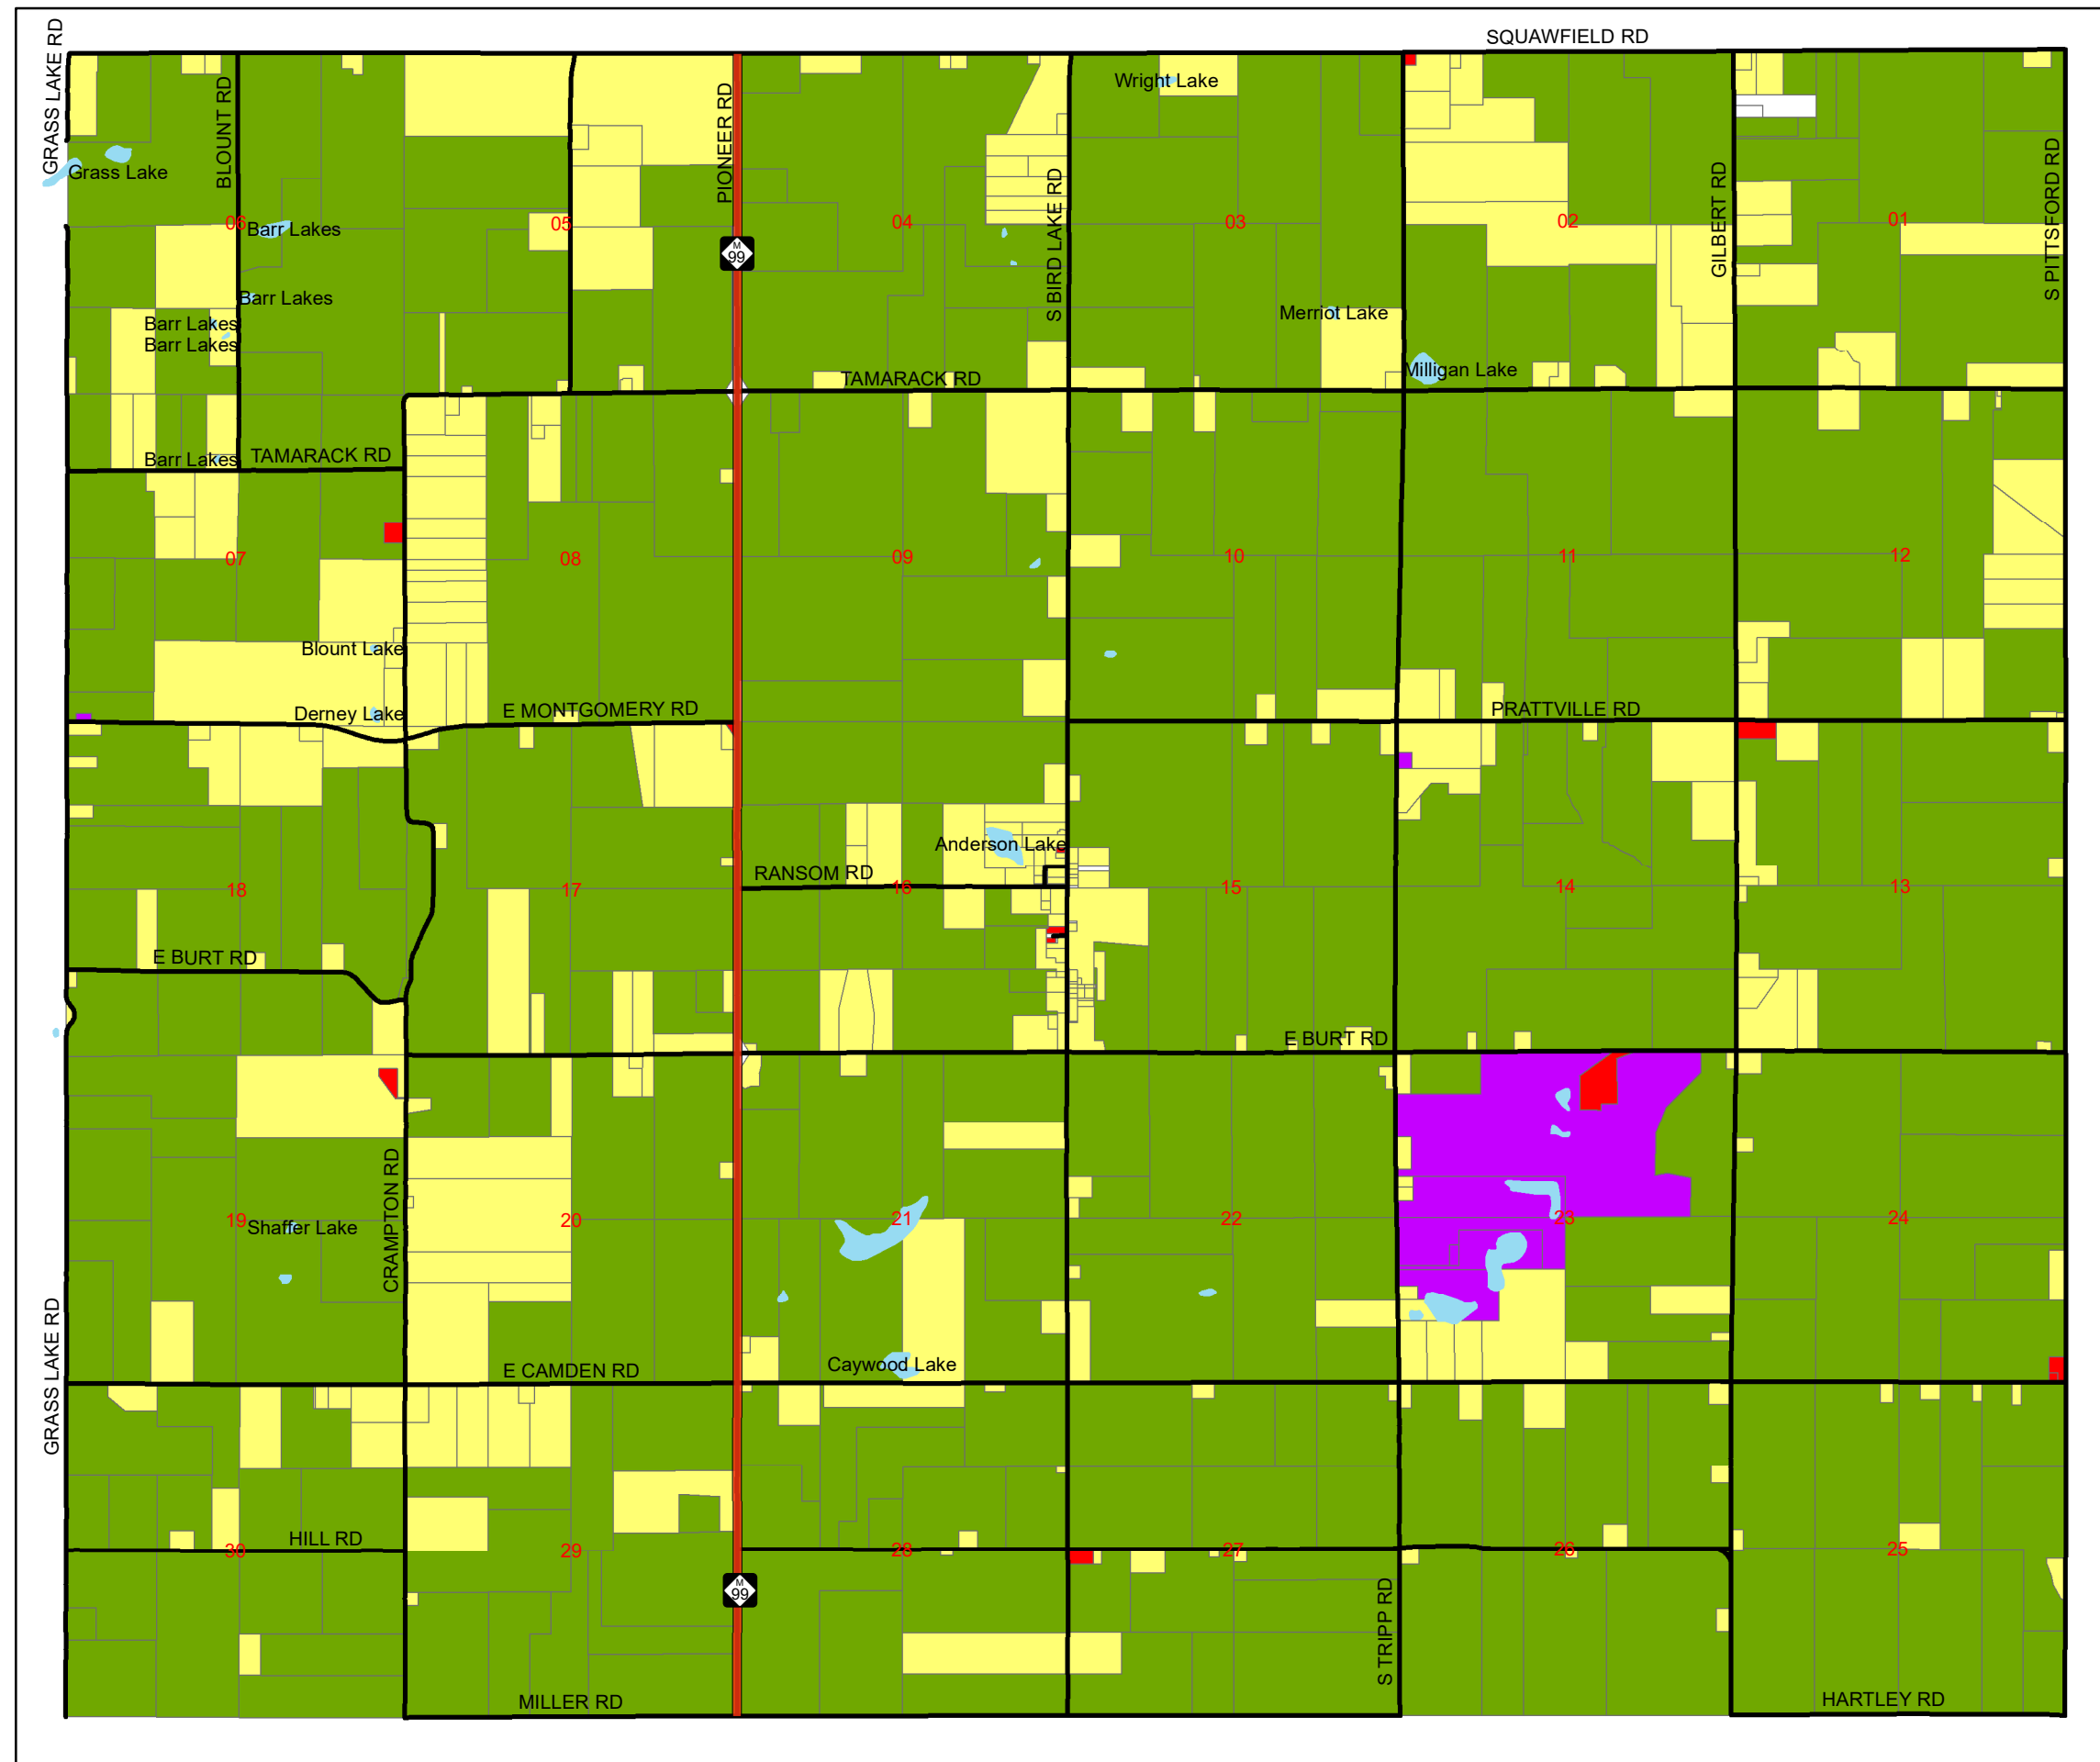

Ransom Twp 2024 Land Table Neighborhood Map

Legend

 State Highway

 Roads

 Lakes

Parcels

- 
-  COMMERCIAL RANSOM
-  INDUSTRIAL RANSOM
-  RANSOM AGRICULTURE
-  RANSOM RESIDENTIAL

NOT A SURVEY
This map is for informational use only.
Created by: Hillsdale County GIS
Printed: February 2024