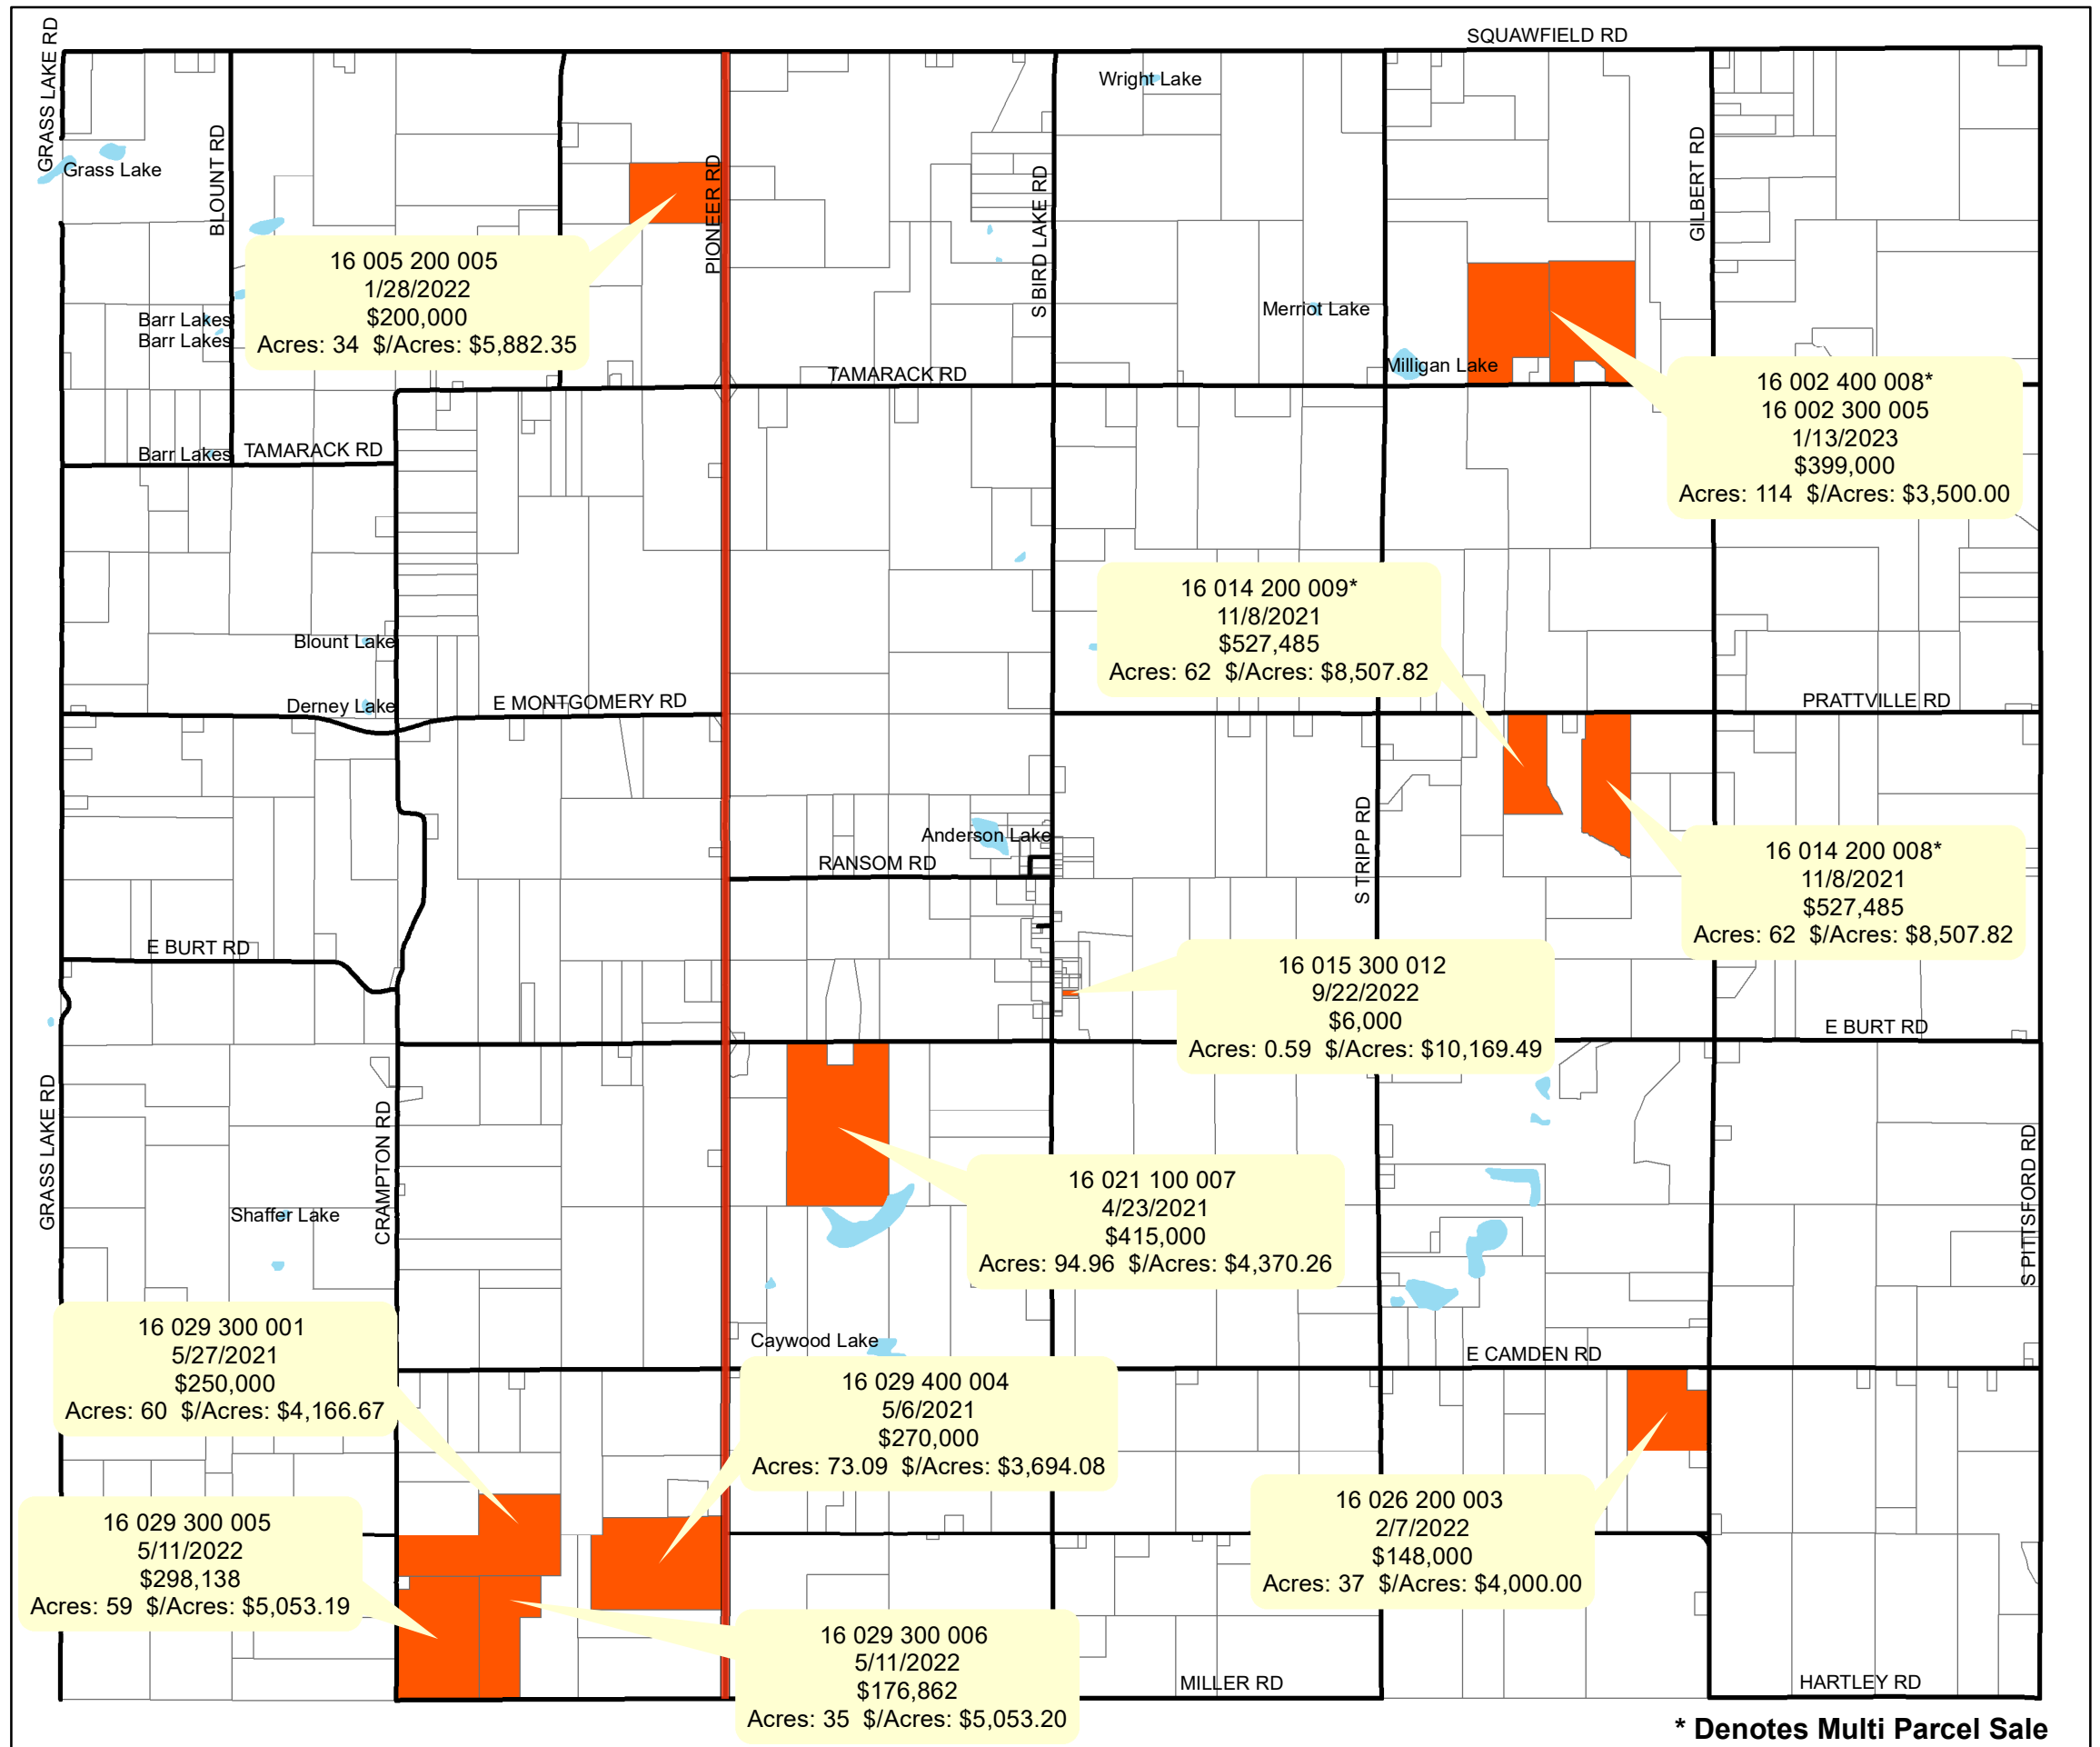

Ransom Twp 2024 Sales Map Vacant

- Legend**
-  State Highway
 -  Roads
 -  Lakes
 -  Parcel Sales
 -  Parcels

NOT A SURVEY
This map is for informational use only.
Created by: Hillsdale County GIS
Printed: February 2024

* Denotes Multi Parcel Sale