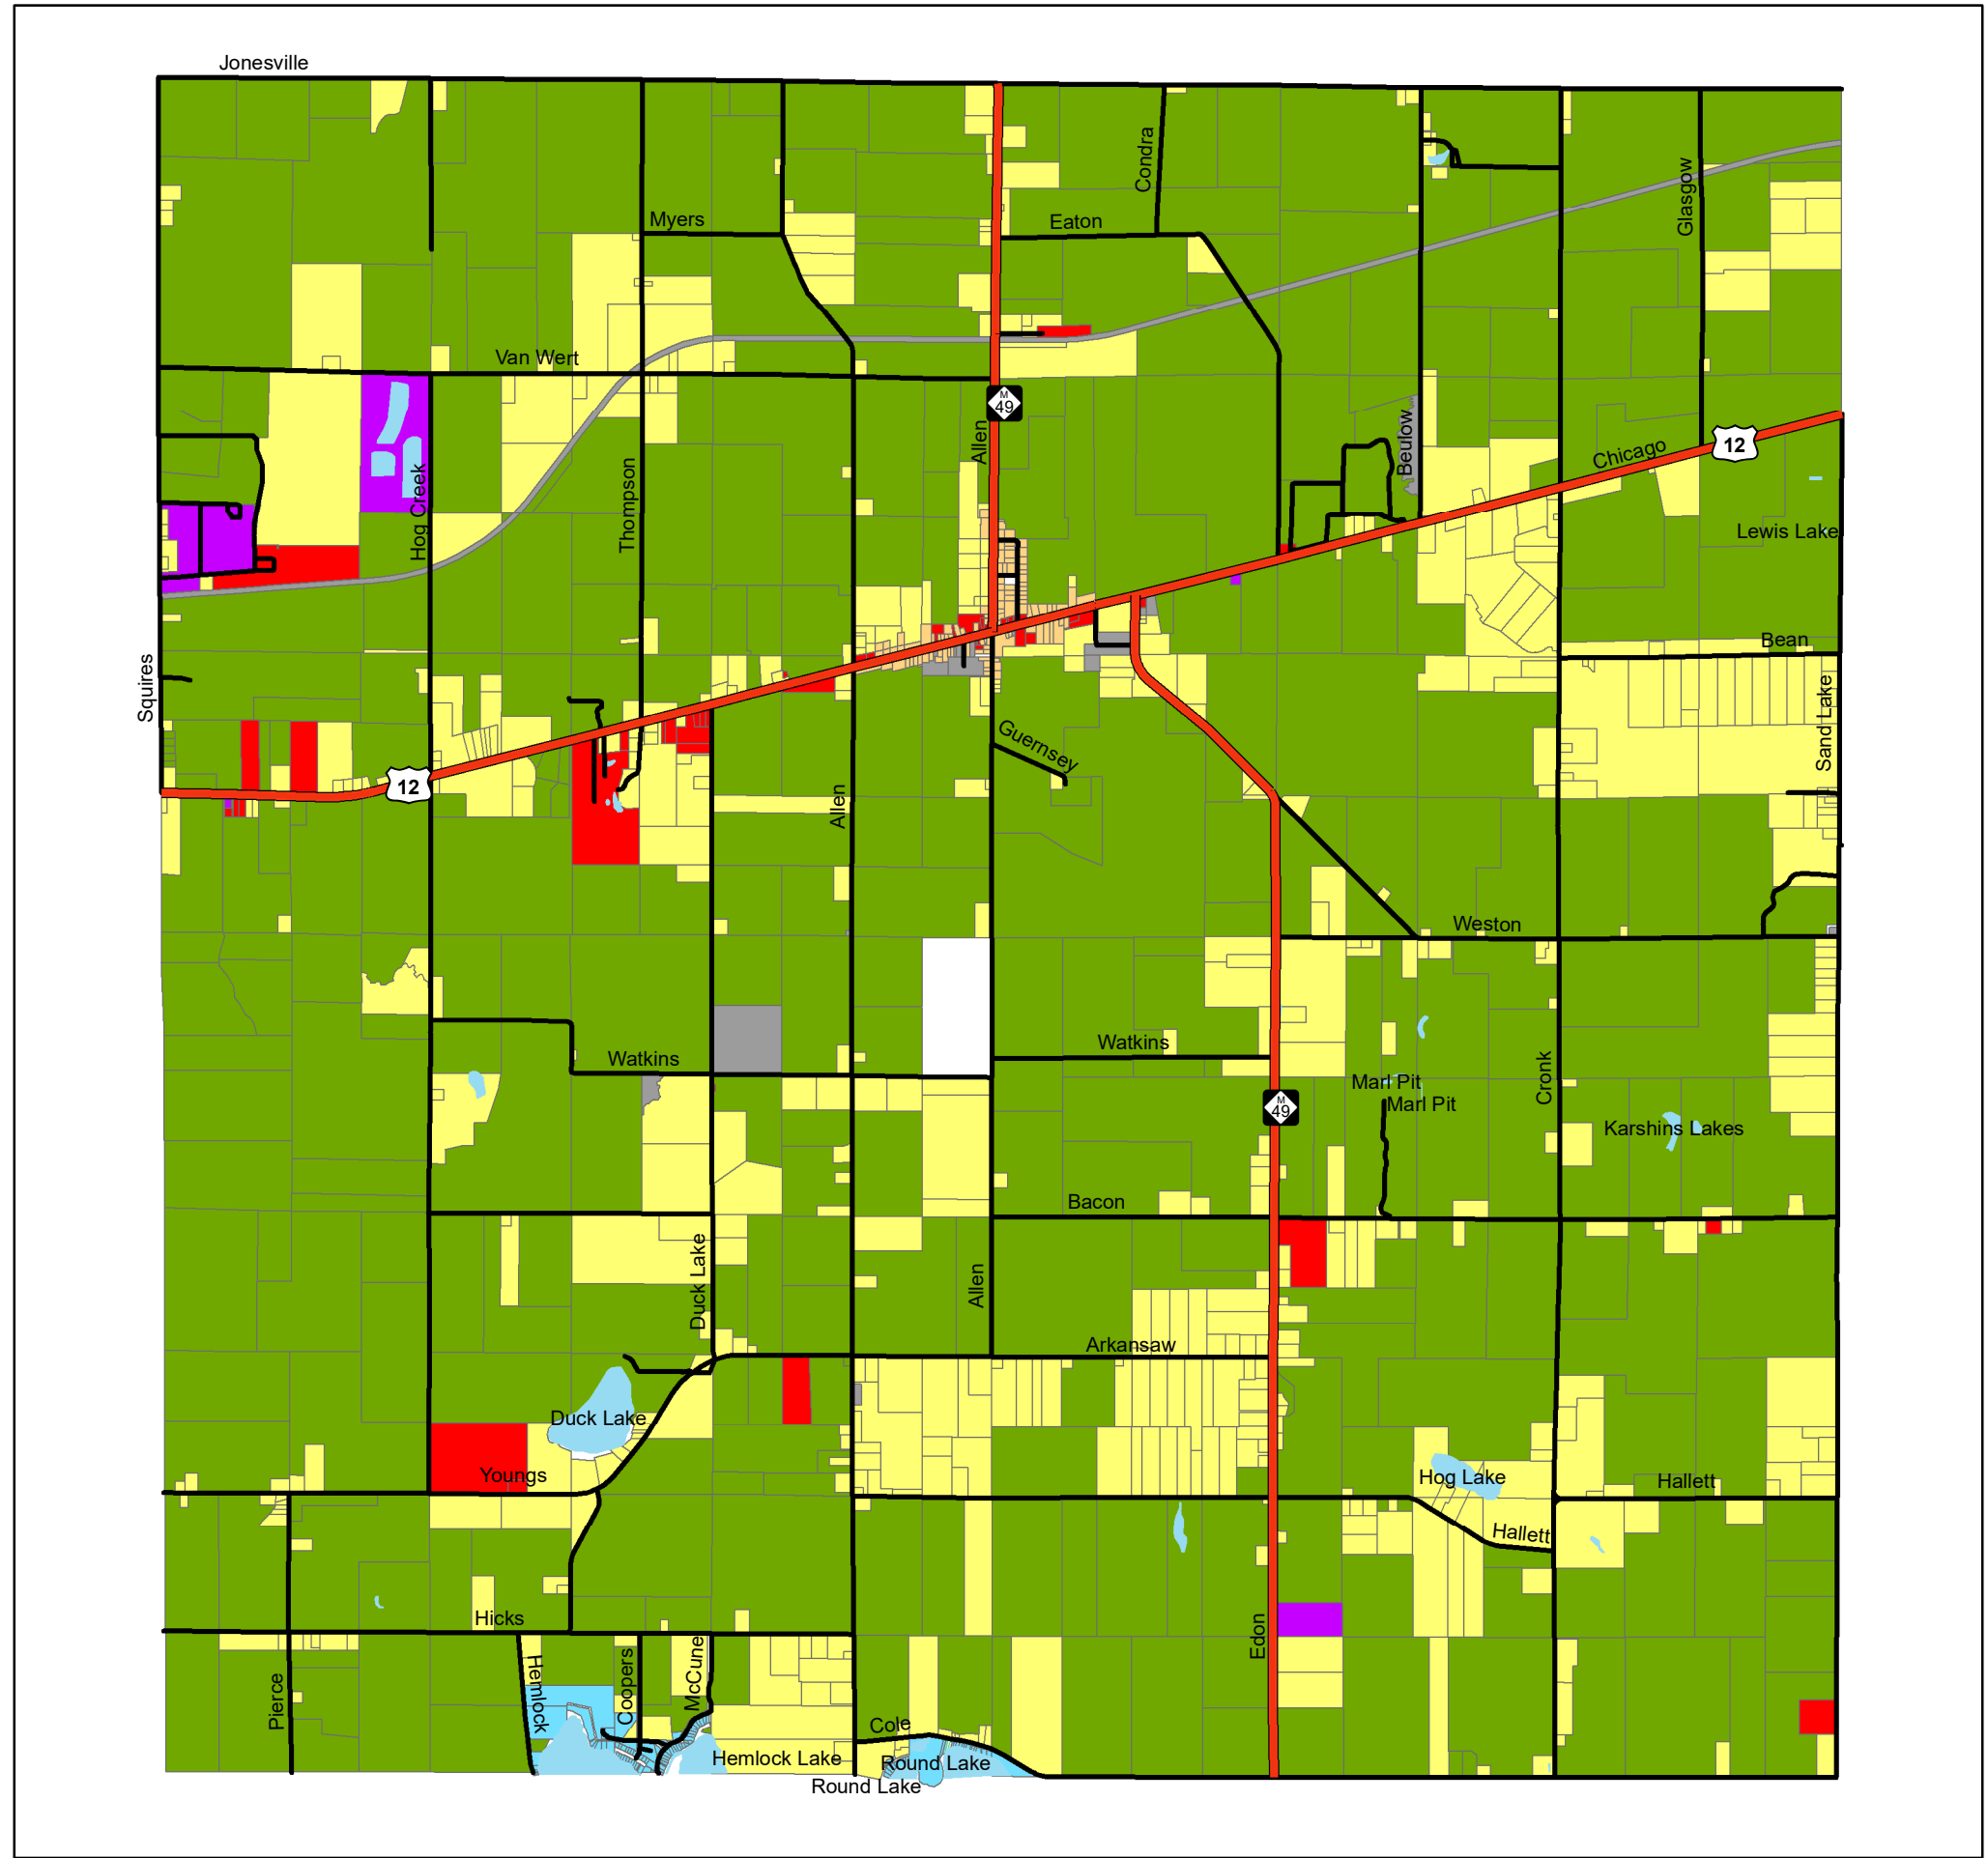

Allen Twp 2025 Land Neighborhood Map

Legend

-  State Highway
-  US Highway
-  Roads
-  Lakes

Parcels

Description

-  AGRICULTURAL
-  COMMERCIAL
-  DNR LAND
-  EXEMPT LAND
-  INDUSTRIAL
-  LAKE AREA
-  RESIDENTIAL
-  VILLAGE

Village of Allen

NOT A SURVEY
This map is for informational use only.
Created by: Hillsdale County GIS
Printed: February 2025