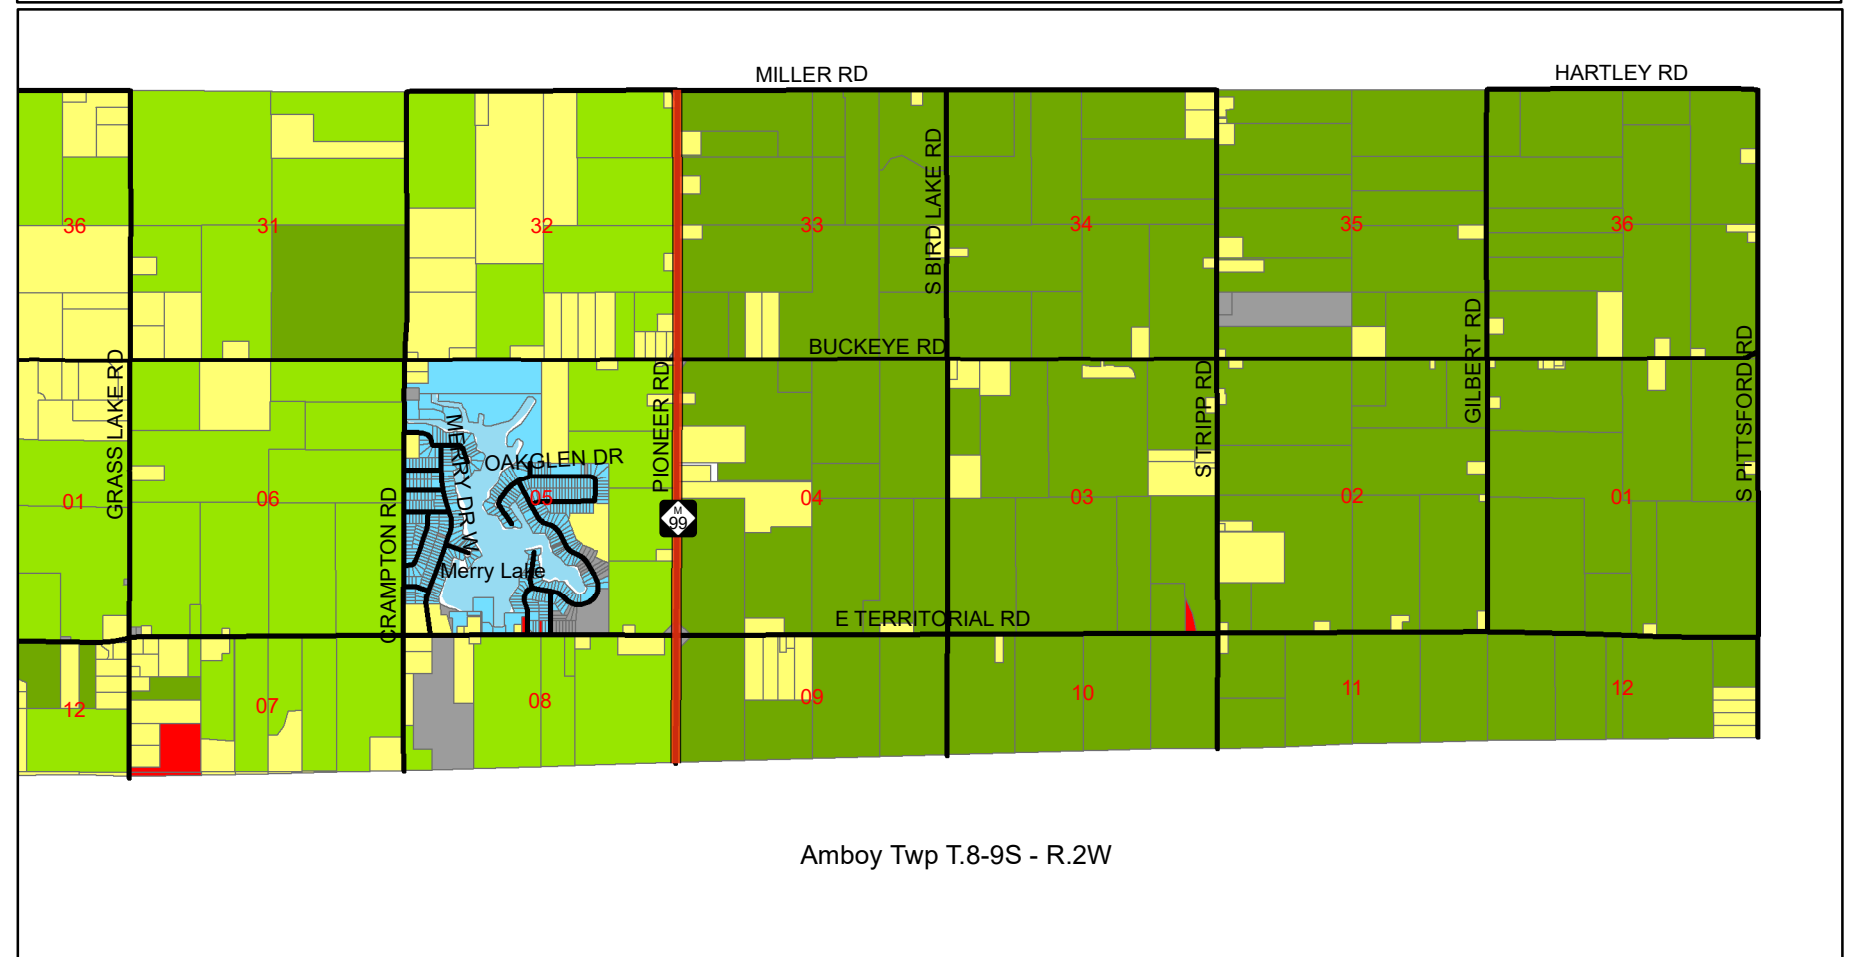

Amboy Twp 2023 Land Table Map

Legend

 State Highway

 Roads

 Lakes

Parcels

 AG LAND EAST

 AG LAND WEST

 COMMERCIAL PROPERTY

 EXEMPT PROPERTY

 LAKE DIANE

 LAKE DIANE - FRENCH QUARTERS

 MERRY LAKE

 RES-SECTION

NOT A SURVEY
This map is for informational use only.
Created by: Hillsdale County GIS
Printed: February 2023