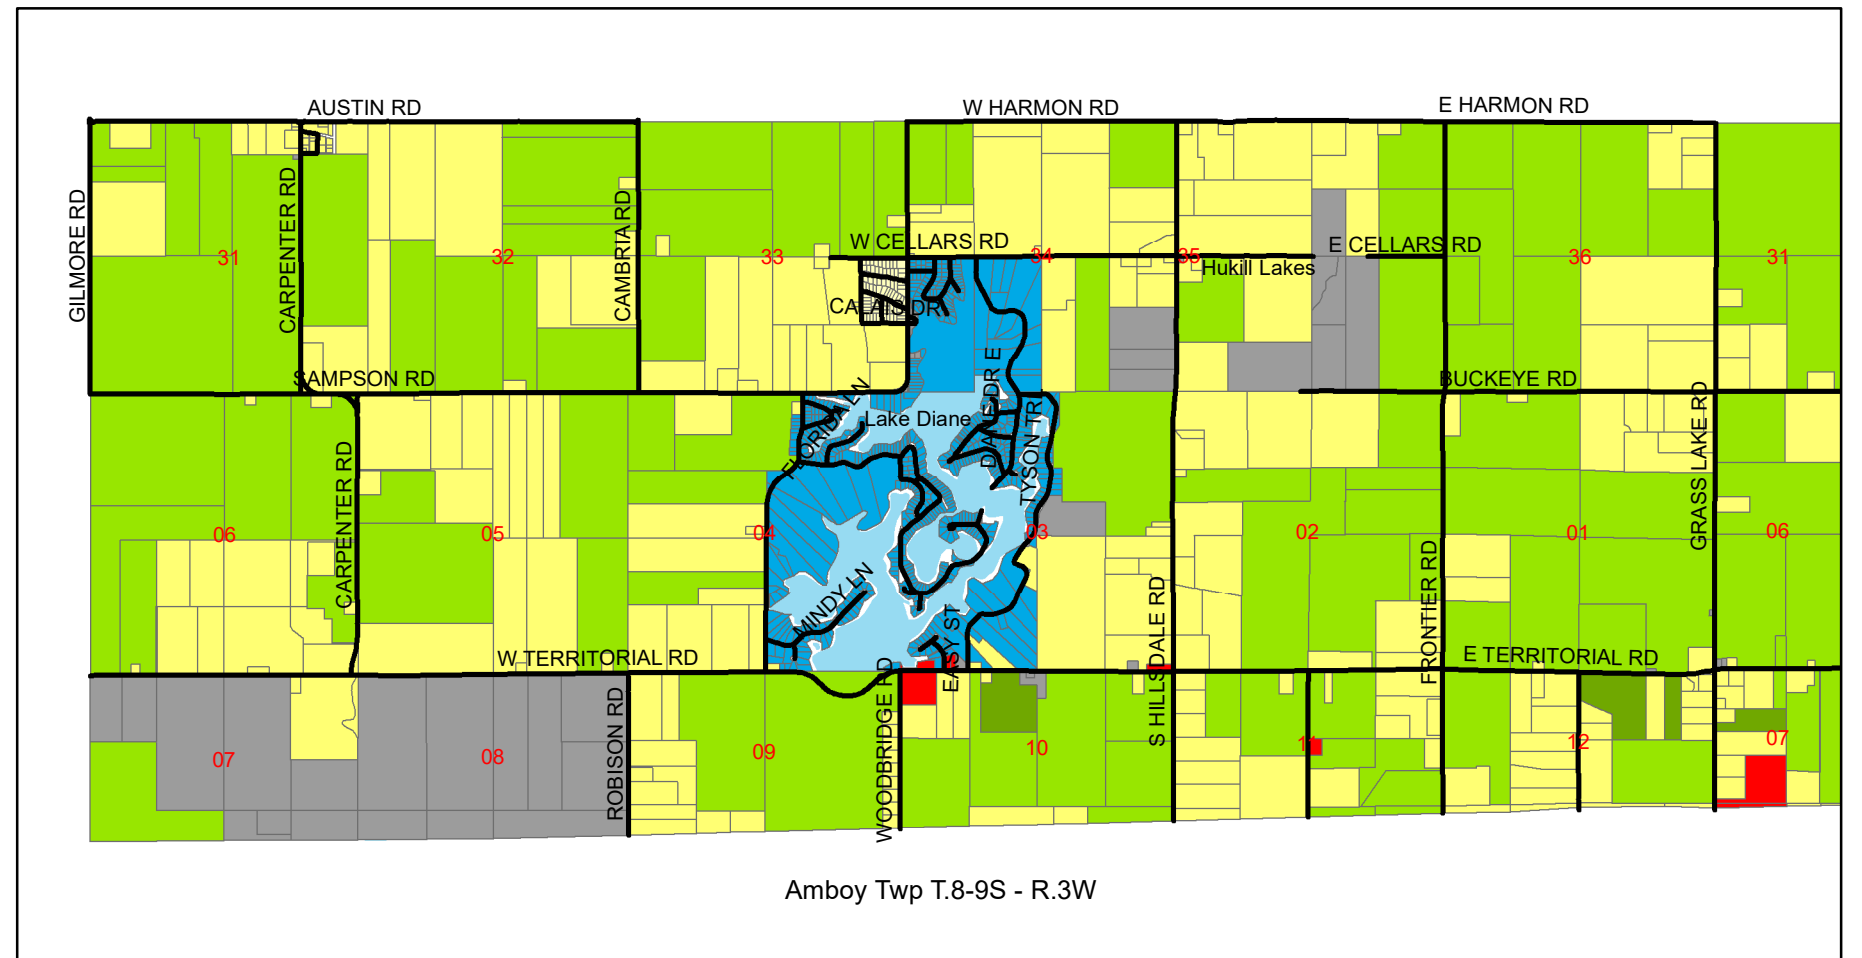

 COMMERCIAL PROPERTY

 EXEMPT PROPERTY

 LAKE DIANE

 LAKE DIANE - FRENCH QUARTERS

 MERRY LAKE

 RES-SECTION

NOT A SURVEY
This map is for informational use only.
Created by: Hillsdale County GIS
Printed: February 2023