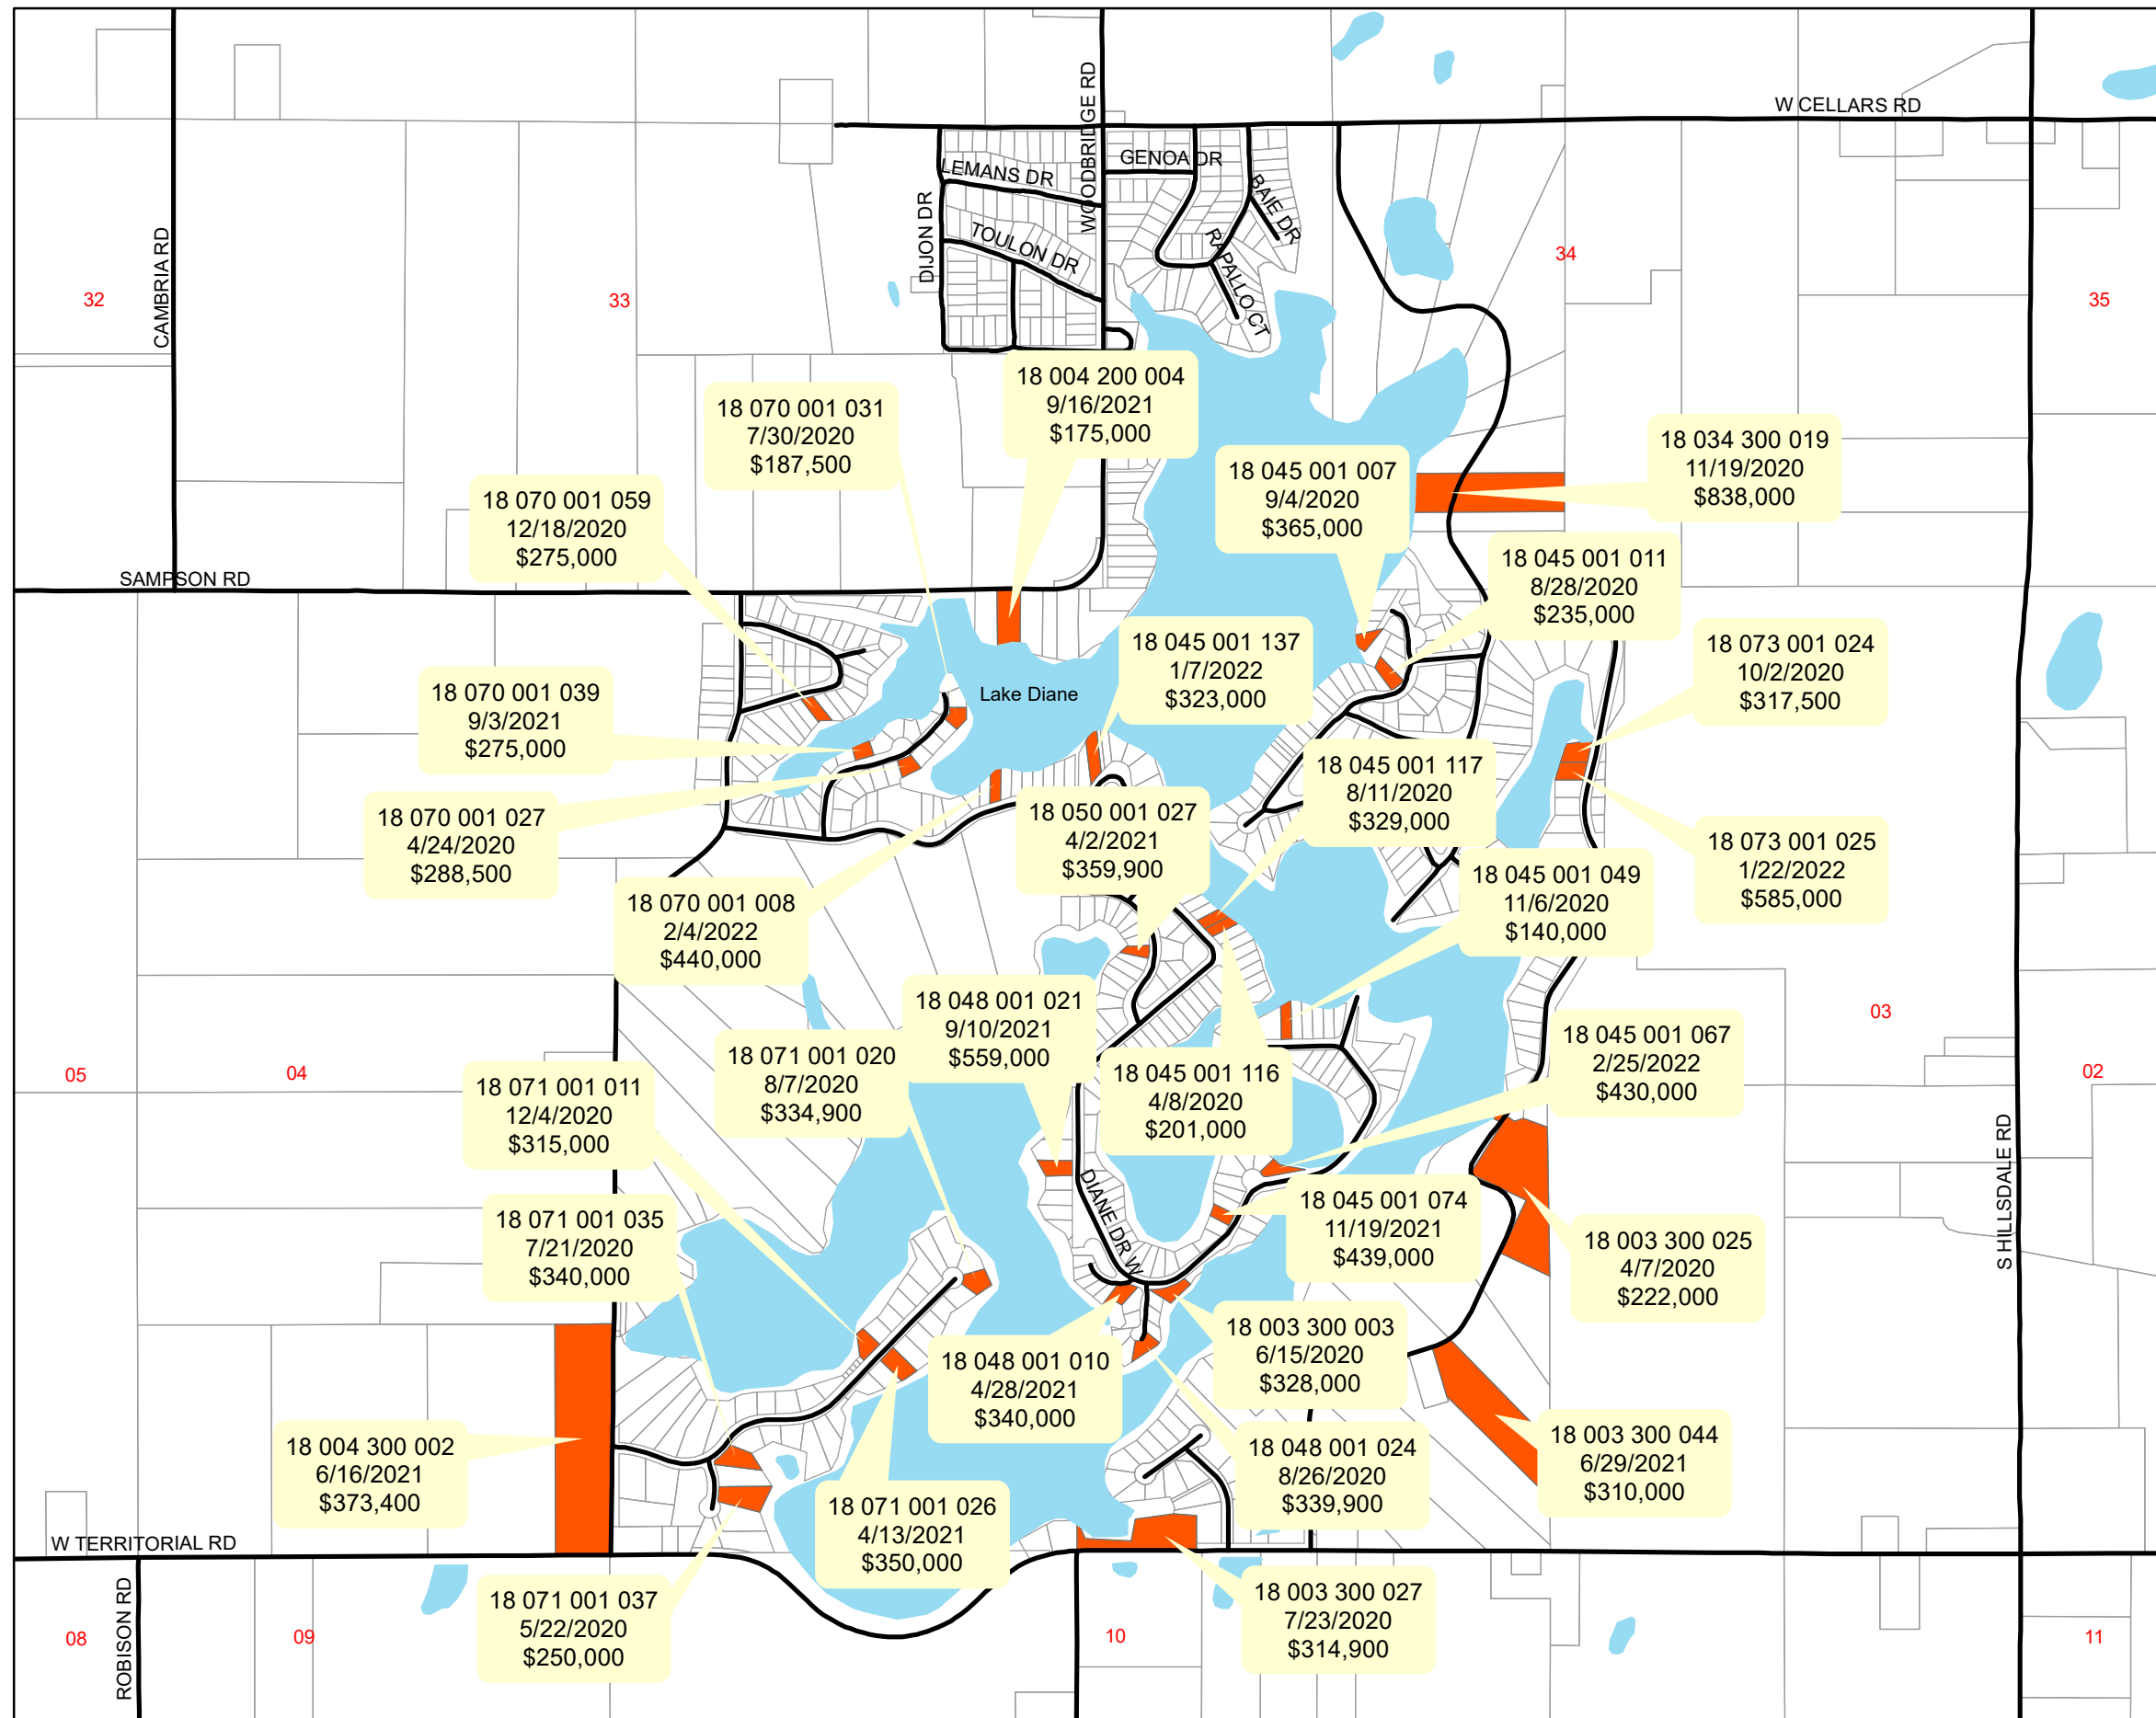

Amboy Twp 2023 Sales Map

Lake Diane (Improved)

Legend

-  Roads
-  Lakes
-  Parcel Sales
-  Parcels

* Indicates Multi Parcel Sale

NOT A SURVEY
 This map is for informational use only.
 Created by: Hillsdale County GIS
 Printed: February 2023

Amboy Twp T.8-9S - R.3W