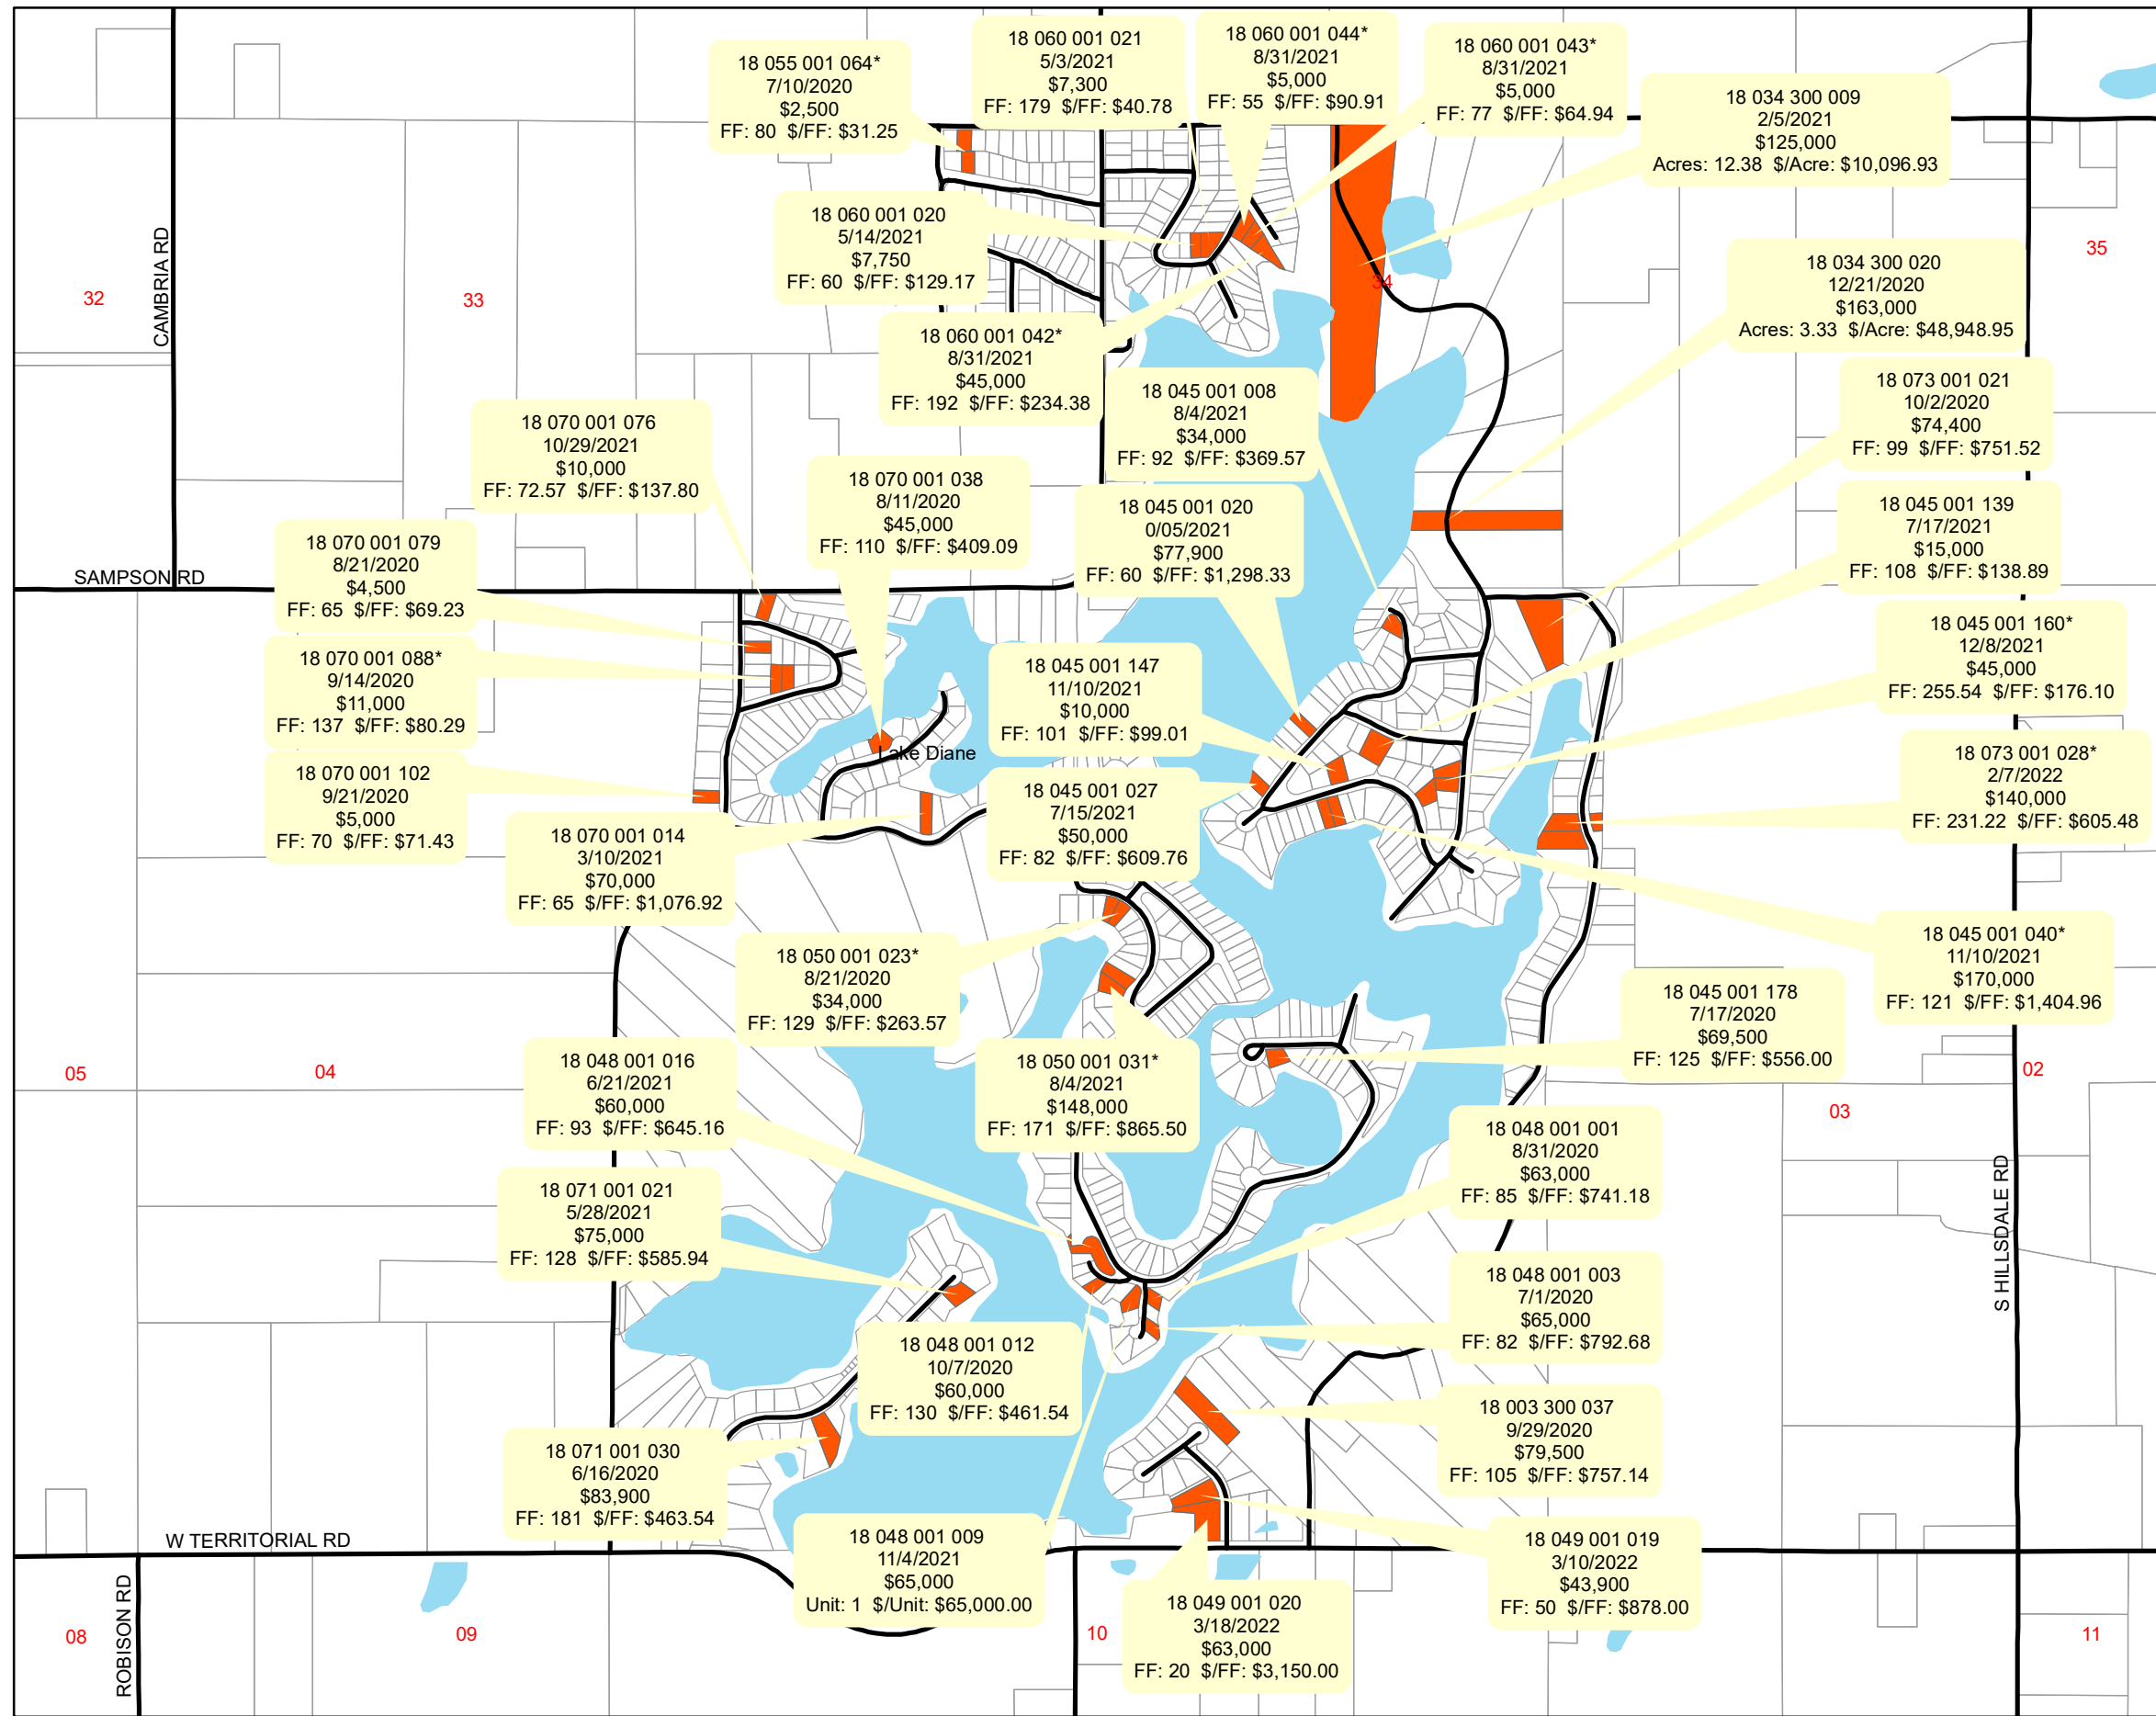

Amboy Twp 2023 Sales Map

Lake Diane (Vacant)

Legend

-  Roads
-  Lakes
-  Parcel Sales
-  Parcels

* Indicates Multi Parcel Sale

NOT A SURVEY
 This map is for informational use only.
 Created by: Hillsdale County GIS
 Printed: February 2023

Amboy Twp T.8-9S - R.3W