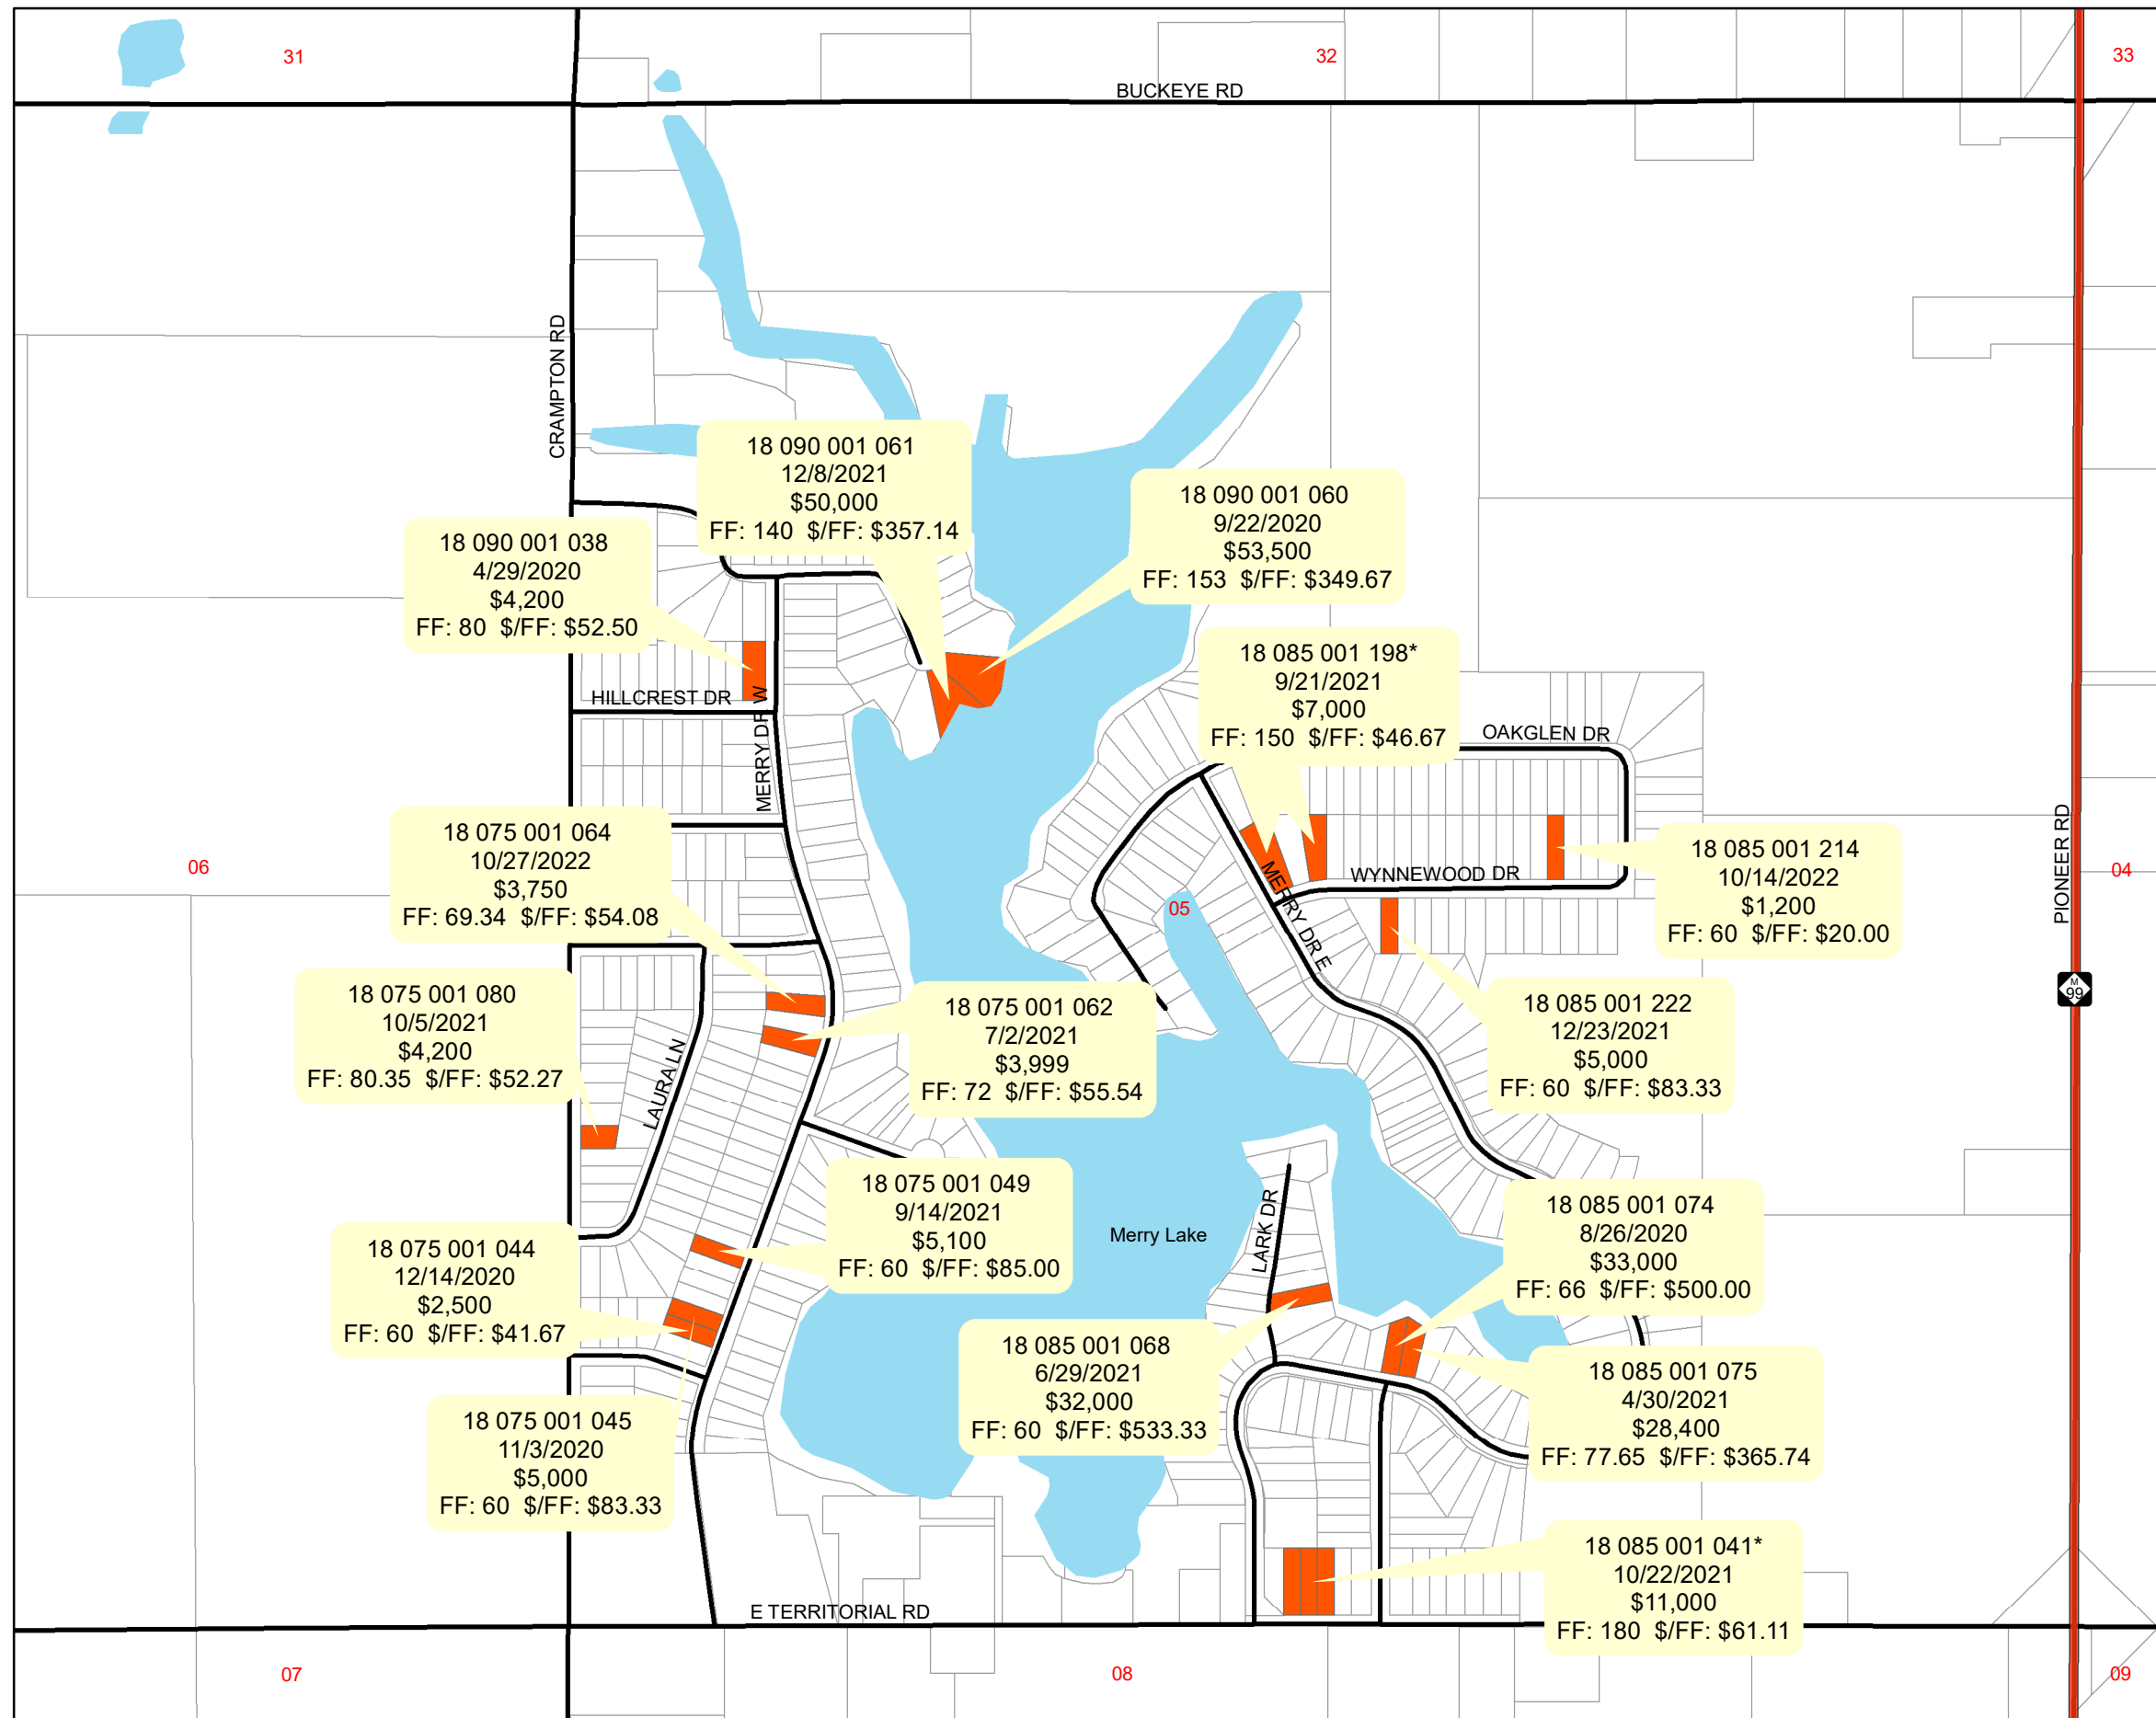

Amboy Twp 2023 Sales Map

Merry Lake (Vacant)

Legend

-  State Highway
-  Roads
-  Lakes
-  Parcel Sales
-  Parcels

* Indicates Multi Parcel Sale

NOT A SURVEY
 This map is for informational use only.
 Created by: Hillsdale County GIS
 Printed: February 2023

Amboy Twp T.8-9S - R.2W