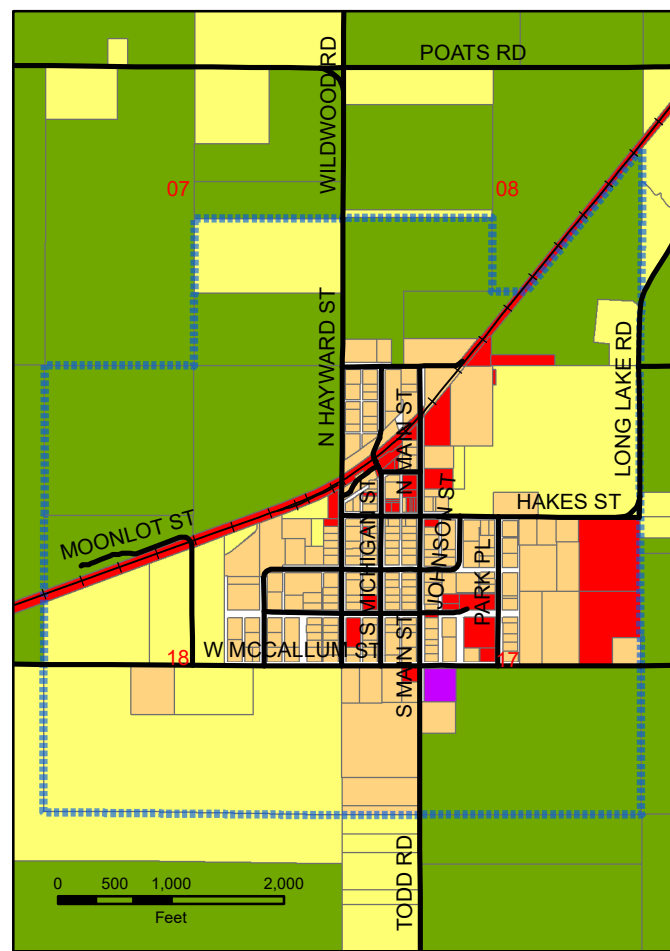

Camden Twp 2023 Land Neighborhood Map

Legend

-  Railroad
-  State Highway
-  Roads
-  Village Boundary
-  Lakes

Parcels

-  AG SECTION GROUND
-  CAMDEN VILLAGE
-  COMMERCIAL 201
-  HARTS PLAT OAK GROVE
-  HARTS PLAT OAK GROVE NO.1
-  INDUSTRIAL 301
-  LITTLE LONG LAKE
-  PINWOOD 66-67
-  PINWOOD/RIBECK LK
-  POTOWATOMI WOODS NO.2
-  RES SECTION GROUND
-  TERRACE BEACH/LITTLE LONG
-  VILLAGE MONTGOMERY

NOT A SURVEY
This map is for informational use only.
Created by: Hillsdale County GIS
Printed: February 2023

Village of Montgomery

Village of Camden