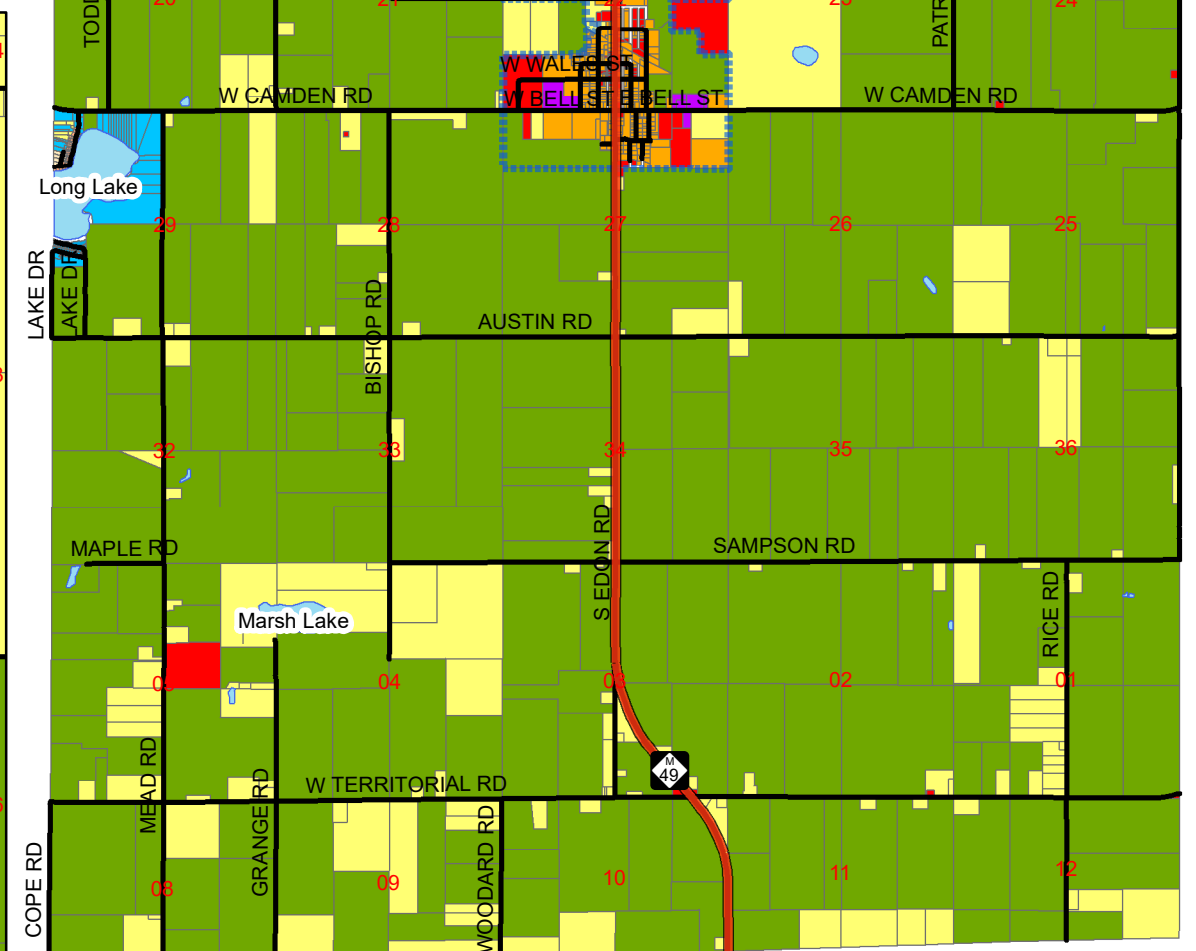

Camden Twp 2023 Land Neighborhood Map

Legend

-  Railroad
-  State Highway
-  Roads
-  Village Boundary
-  Lakes

Parcels

-  AG SECTION GROUND
-  CAMDEN VILLAGE
-  COMMERCIAL 201
-  HARTS PLAT OAK GROVE
-  HARTS PLAT OAK GROVE NO.1
-  INDUSTRIAL 301
-  LITTLE LONG LAKE
-  PINWOOD 66-67
-  PINWOOD/RIBECK LK
-  POTOWATOMI WOODS NO.2
-  RES SECTION GROUND
-  TERRACE BEACH/LITTLE LONG
-  VILLAGE MONTGOMERY

NOT A SURVEY
This map is for informational use only.
Created by: Hillsdale County GIS
Printed: February 2023

Village of Montgomery

Village of Camden