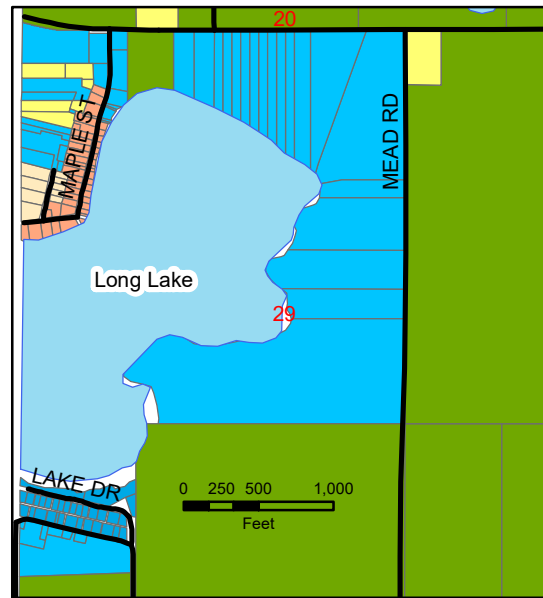

Camden Twp 2023 Land Neighborhood Map

Legend

-  Railroad
-  State Highway
-  Roads
-  Village Boundary
-  Lakes

Parcels

-  AG SECTION GROUND
-  CAMDEN VILLAGE
-  COMMERCIAL 201
-  HARTS PLAT OAK GROVE
-  HARTS PLAT OAK GROVE NO.1
-  INDUSTRIAL 301
-  LITTLE LONG LAKE
-  PINWOOD 66-67
-  PINWOOD/RIBECK LK
-  POTOWATOMI WOODS NO.2
-  RES SECTION GROUND
-  TERRACE BEACH/LITTLE LONG
-  VILLAGE MONTGOMERY

NOT A SURVEY
This map is for informational use only.
Created by: Hillsdale County GIS
Printed: February 2023

Village of Montgomery

Village of Camden