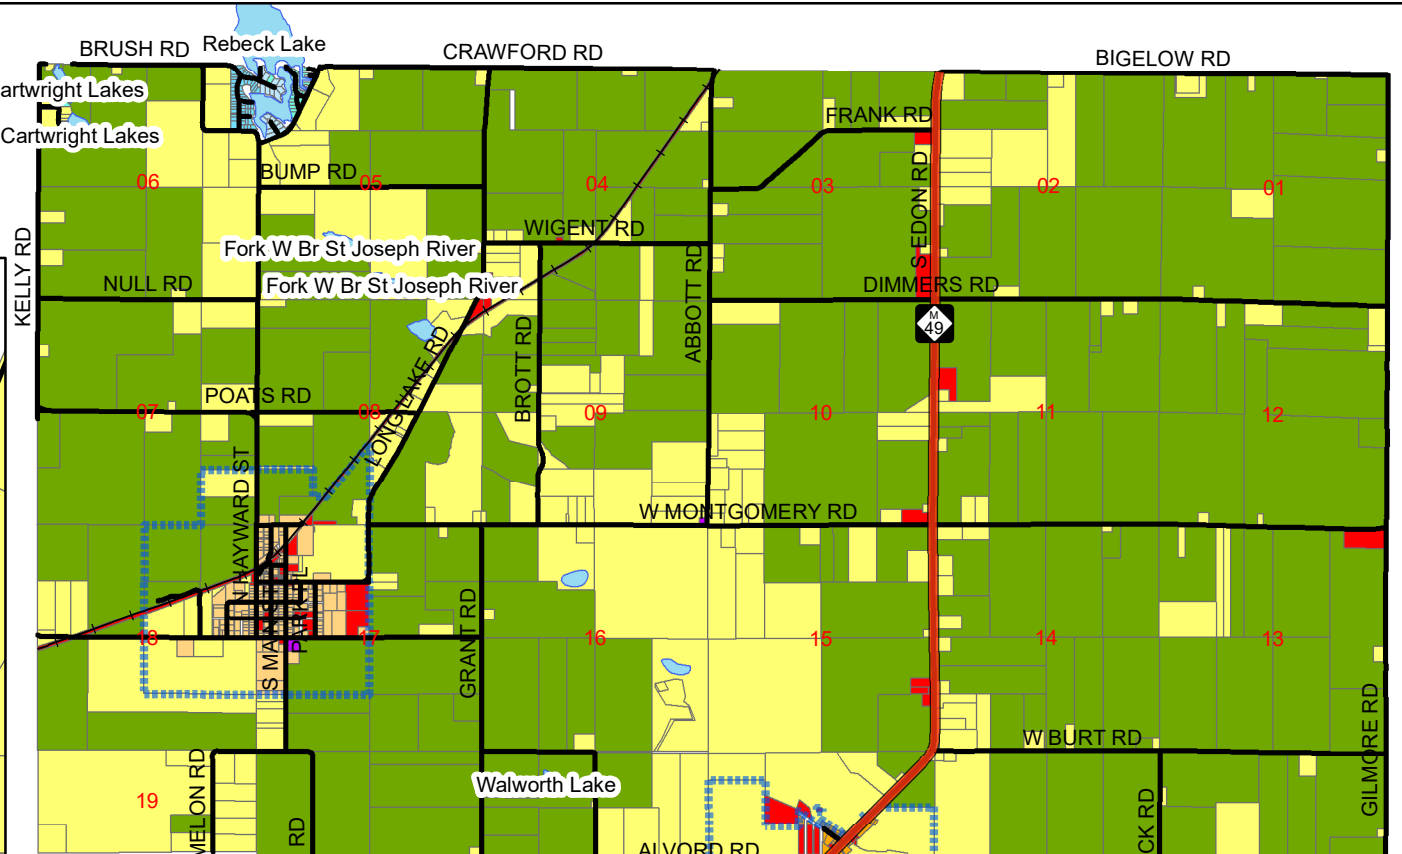

Camden Twp 2023 Land Neighborhood Map

Legend

-  Railroad
-  State Highway
-  Roads
-  Village Boundary
-  Lakes

Parcels

-  AG SECTION GROUND
-  CAMDEN VILLAGE
-  COMMERCIAL 201
-  HARTS PLAT OAK GROVE
-  HARTS PLAT OAK GROVE NO.1
-  INDUSTRIAL 301
-  LITTLE LONG LAKE
-  PINWOOD 66-67
-  PINWOOD/RIBECK LK
-  POTOWATOMI WOODS NO.2
-  RES SECTION GROUND
-  TERRACE BEACH/LITTLE LONG
-  VILLAGE MONTGOMERY

NOT A SURVEY
This map is for informational use only.
Created by: Hillsdale County GIS
Printed: February 2023

Village of Montgomery

Village of Camden