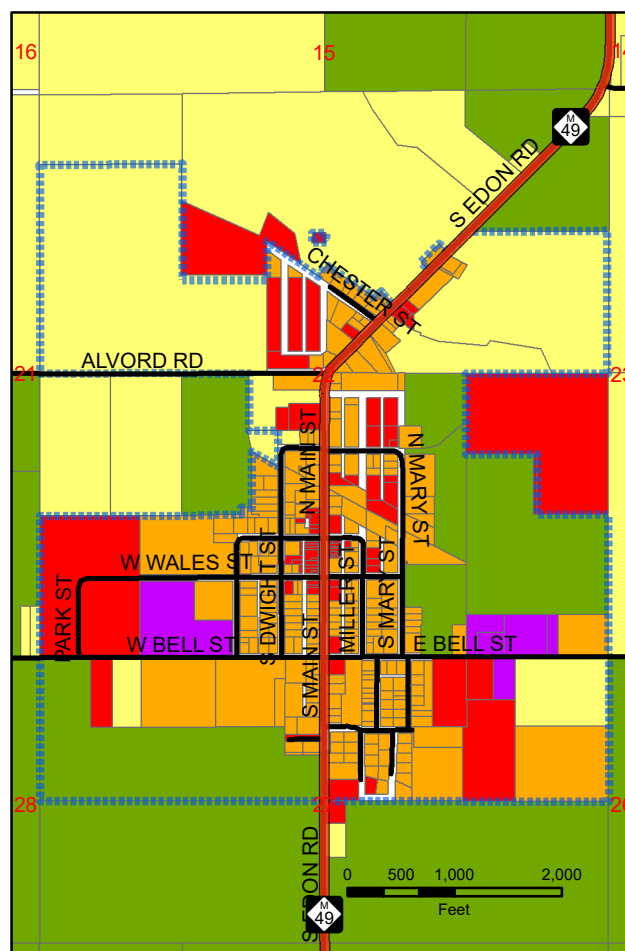

Camden Twp 2023 Land Neighborhood Map

Legend

-  Railroad
-  State Highway
-  Roads
-  Village Boundary
-  Lakes

Parcels

-  AG SECTION GROUND
-  CAMDEN VILLAGE
-  COMMERCIAL 201
-  HARTS PLAT OAK GROVE
-  HARTS PLAT OAK GROVE NO.1
-  INDUSTRIAL 301
-  LITTLE LONG LAKE
-  PINWOOD 66-67
-  PINWOOD/RIBECK LK
-  POTOWATOMI WOODS NO.2
-  RES SECTION GROUND
-  TERRACE BEACH/LITTLE LONG
-  VILLAGE MONTGOMERY

NOT A SURVEY
This map is for informational use only.
Created by: Hillsdale County GIS
Printed: February 2023

Village of Montgomery

Village of Camden