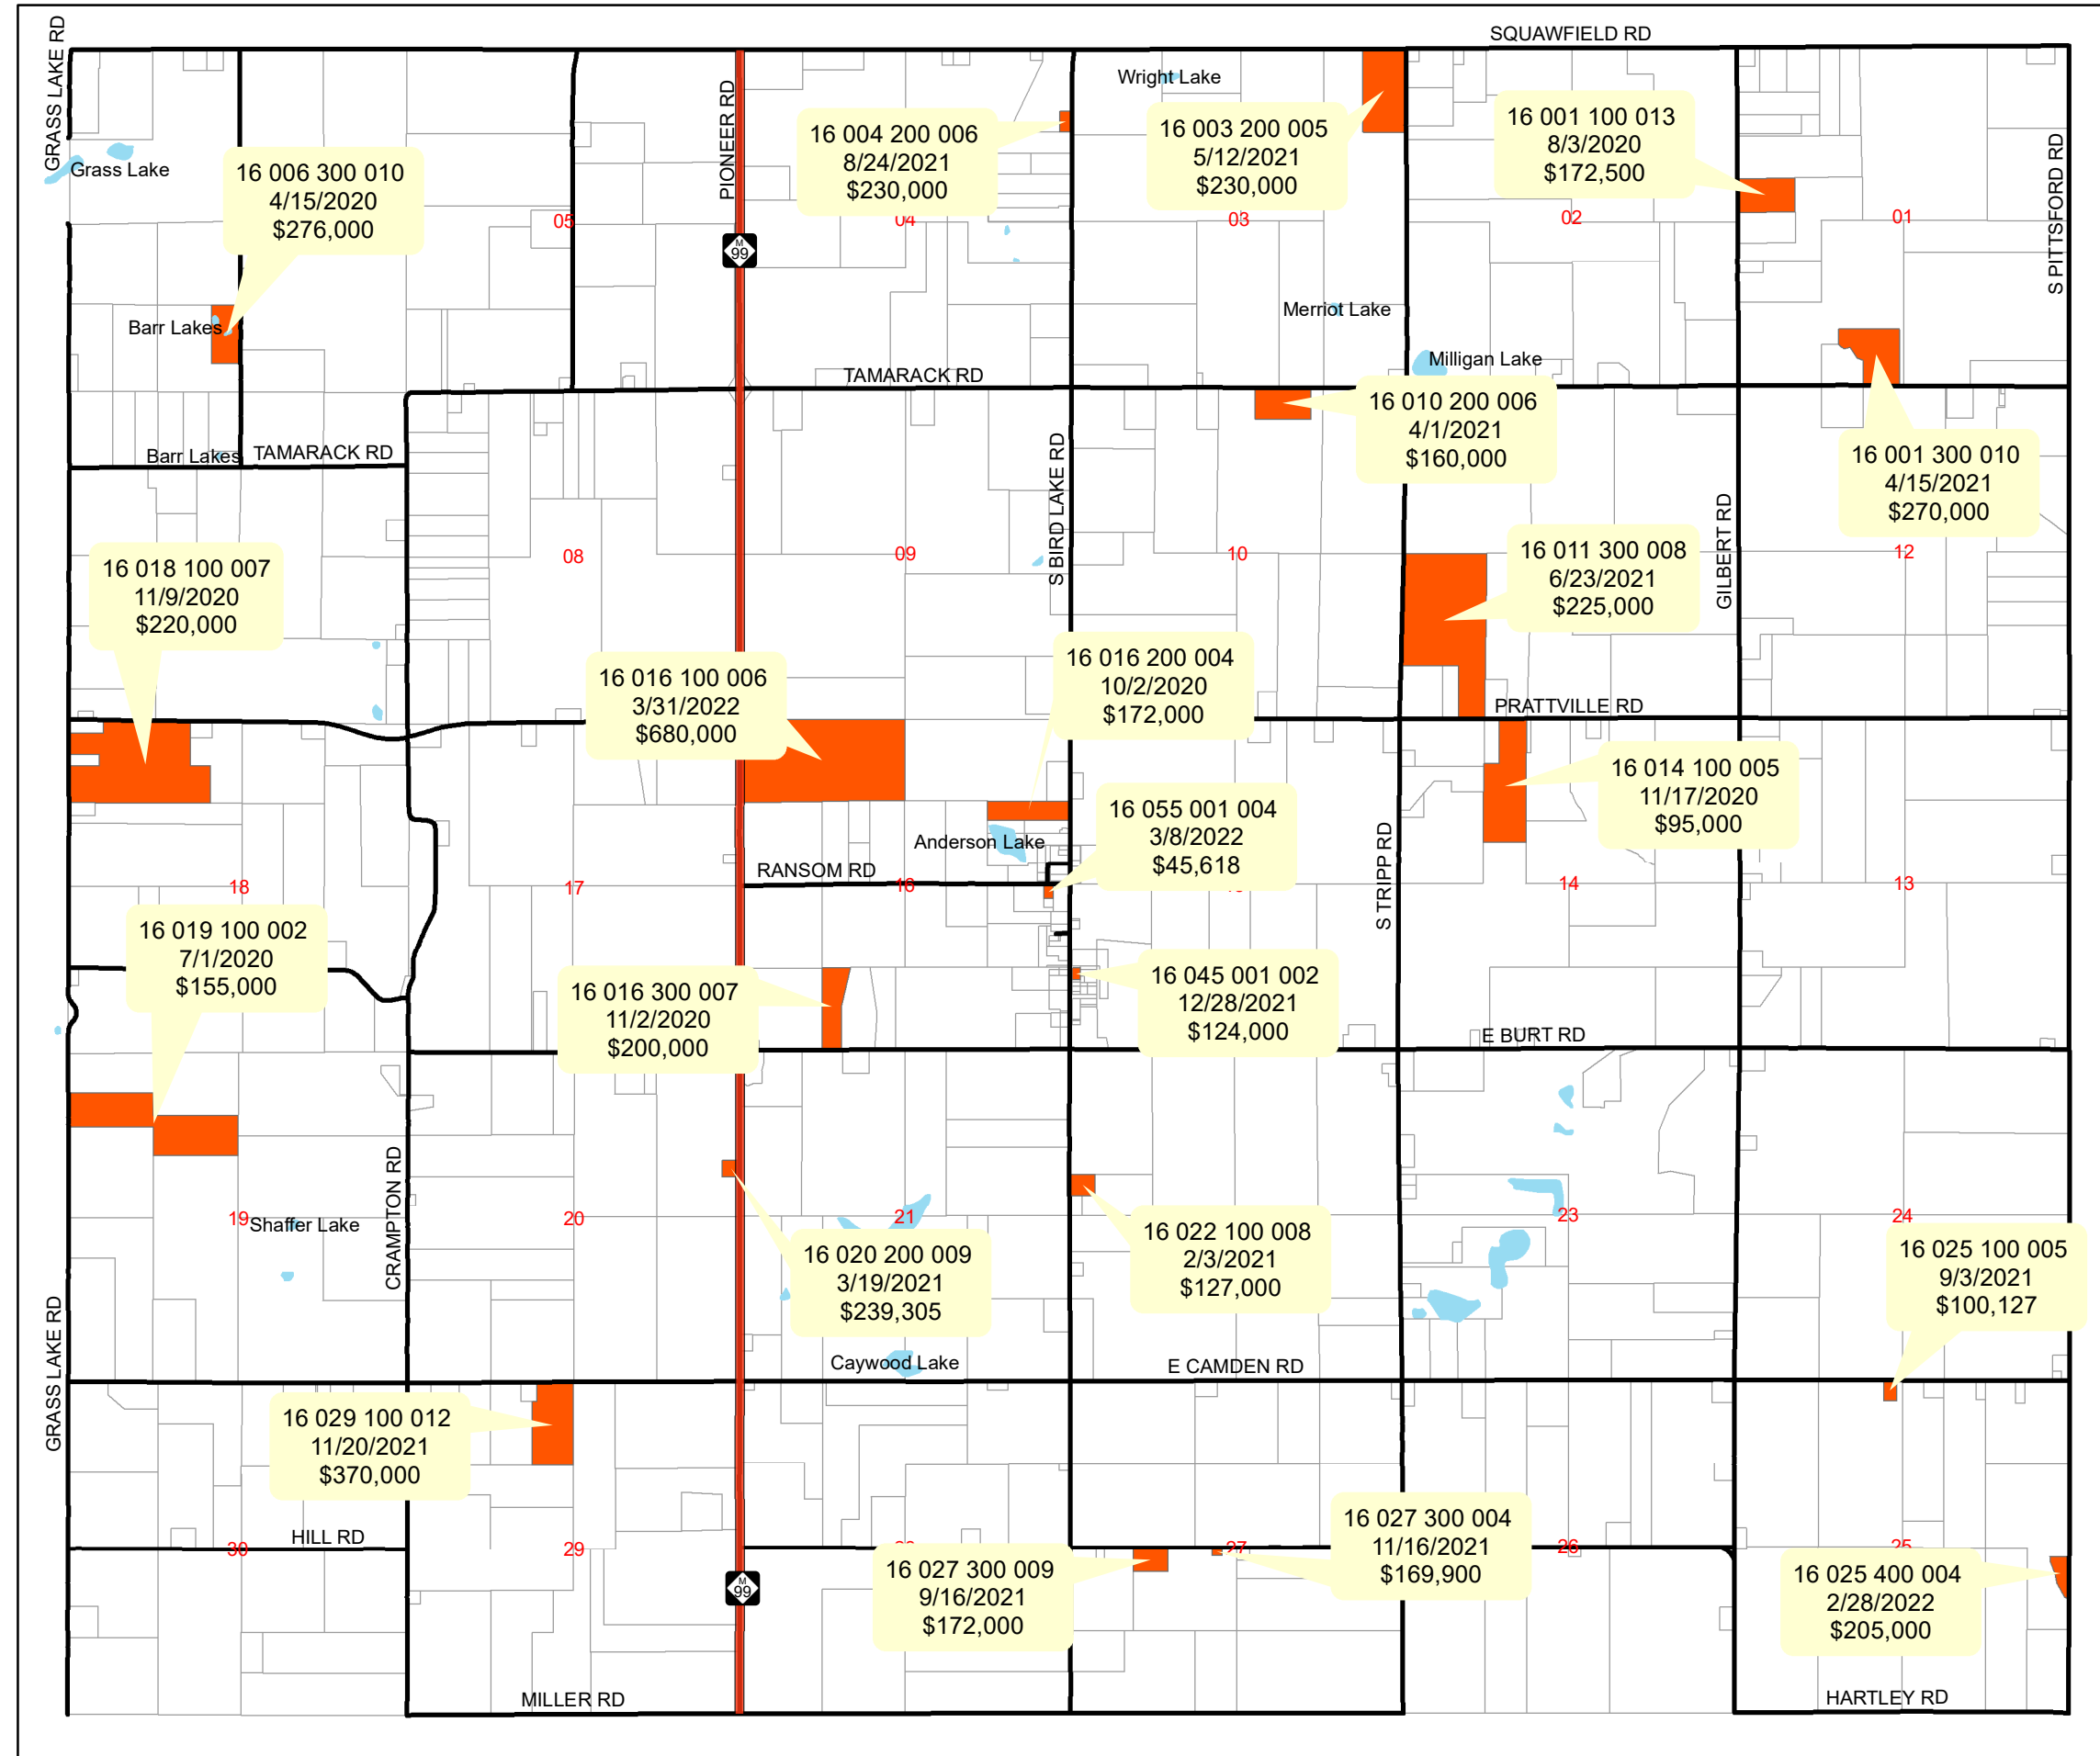

# Ransom Twp 2023 Sales Map Improved

## Legend

-  State Highway
-  Roads
-  Lakes
-  Parcel Sales
-  Parcels

NOT A SURVEY  
This map is for informational use only.  
Created by: Hillsdale County GIS  
Printed: February 2023