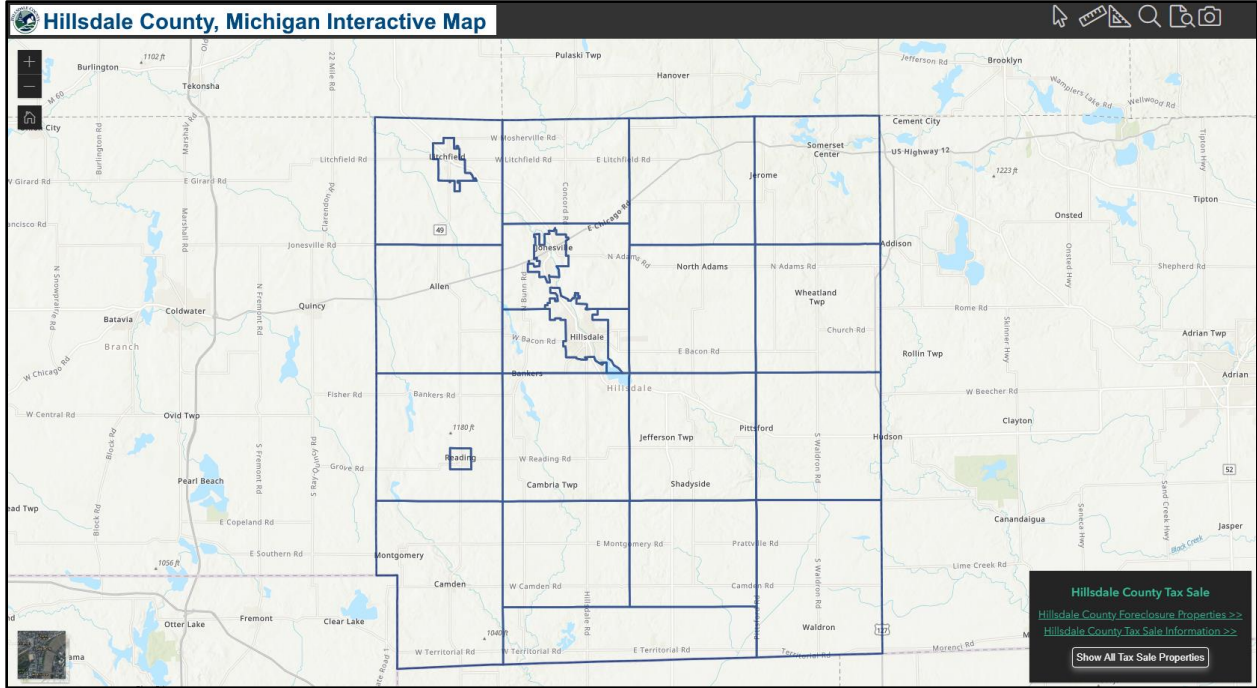

# Hillsdale County, Michigan Interactive Map

Website address: <http://gis.hillsdale.us> (DO NOT use “www”)

After reading the *Map Disclaimer & Terms of Use* on the welcome page...Click on

I agree to the Terms of Use  
Sign me in as a guest

The following Interactive Map displaying the Hillsdale County boundary should load:

## Map Features & Tools

Zoom In/Out

Default Map View/  
Countywide

Basemap/  
Imagery  
Toggle

Select on Map

Measure Distance

Measure Area

Search

Selection Results

Screen Shot

Zoom in and out on the map by clicking the  or  tools, using the wheel on your mouse or the “+” or “-” keys on your keyboard

Click

At any time you can click the  tool to return to the “Default Map View” or the Countywide View